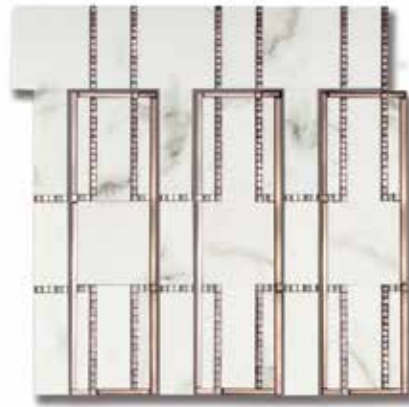

Enchant Calacatta (P) with Bronze & Pewter Mirror
MB1203-ENCHP0