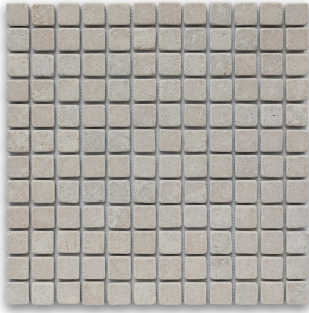

1" X 1" JUNIPER CANYON (TUMBLED) *Limestone*

PART NUMBER
LS2148-M001T0

PROFILE
MOSAIC

AVAILABILITY
REGULAR STOCK

DIMENSIONS
12" x 12" = 1 sqft

THICKNESS
3/8"

NOTES

Due to the inherent characteristics of natural stone, there may be variations in color, movement and texture from lot to lot.