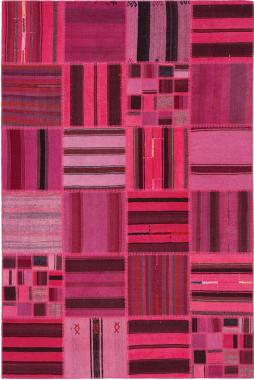

INVIGORATE SQUARE PINK *85% Wool, 15% Goat Hair*

PART NUMBER
CVINSQ-090000

PROFILE
VINTAGE CARPET

AVAILABILITY
AVAILABLE ON REQUEST

NOTES

Due to the process of dyeing fibers, there may be variations in color between samples and the final product.

APPLICATION AREA

TRAFFIC

Standard
Commercial

Available Standard Sizes

1'x1'4", 1'4"x2', 2'x2'11", 2'7"x3'11", 2'7"x4'11", 2'7"x8'2", 2'7"x9'10", 2'11"x4'7", 3'11"x5'11", 4'3"x5'11", 4'7"x6'7", 4'11"x6'7", 5'3"x7'3", 5'7"x7'10", 5'11"x7'10", 5'11"x8'10", 6'7"x6'7", 6'7"x8'2", 6'7"x9'10", 7'7"x7'10", 8'2"x8'10", 8'2"x11'6", 8'10"x12'2", 9'10"x13'1", 9'10"x14'1", 11'6"x16'5", 13'1"x19'8"