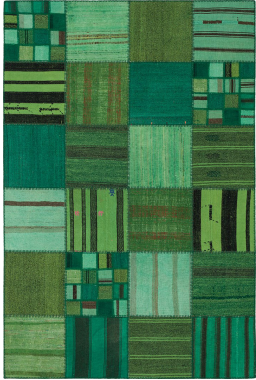

INVIGORATE SQUARE GREEN *85% Wool, 15% Goat Hair*

PART NUMBER
CVINSQ-110000

PROFILE
VINTAGE CARPET

AVAILABILITY
AVAILABLE ON REQUEST

NOTES

Due to the process of dyeing fibers, there may be variations in color between samples and the final product.

APPLICATION AREA

TRAFFIC

Standard
Commercial

Available Standard Sizes

1'x1'4", 1'4"x2', 2'x2'11", 2'7"x3'11", 2'7"x4'11", 2'7"x8'2", 2'7"x9'10", 2'11"x4'7", 3'11"x5'11", 4'3"x5'11", 4'7"x6'7", 4'11"x6'7", 5'3"x7'3", 5'7"x7'10", 5'11"x7'10", 5'11"x8'10", 6'7"x6'7", 6'7"x8'2", 6'7"x9'10", 7'7"x7'10", 8'2"x8'10", 8'2"x11'6", 8'10"x12'2", 9'10"x13'1", 9'10"x14'1", 11'6"x16'5", 13'1"x19'8"