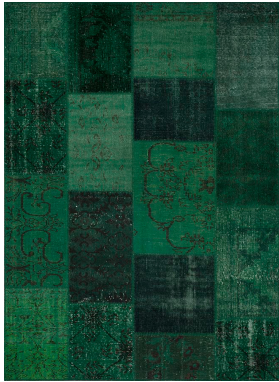

PERENNIAL BRICK EMERALD *50% Wool, 50% Cotton*

PART NUMBER
CVPEBR-360000

PROFILE
VINTAGE CARPET

AVAILABILITY
AVAILABLE ON REQUEST

NOTES

Due to the process of dyeing fibers, there may be variations in color between samples and the final product.

APPLICATION AREA

Available Standard Sizes

1'x1'4", 1'4"x2', 2'x2'11", 2'7"x3'11", 2'7"x4'11", 2'7"x8'2", 2'7"x9'10", 2'11"x4'7", 3'11"x5'11", 4'3"x5'11", 4'7"x6'7", 4'11"x6'7", 5'3"x7'3", 5'7"x7'10", 5'11"x7'10", 5'11"x8'10", 6'7"x6'7", 6'7"x8'2", 6'7"x9'10", 7'7"x7'8'2"x8'10", 8'2"x11'6", 8'10"x12'2", 9'10"x13'1", 9'10"x14'1", 11'6"x16'5", 13'1"x19'8"