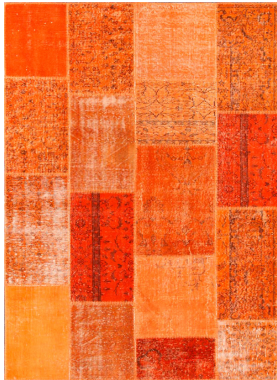

## PERENNIAL BRICK AMBER *50% Wool, 50% Cotton*

PART NUMBER  
CVPEBR-040000

PROFILE  
VINTAGE CARPET

AVAILABILITY  
AVAILABLE ON REQUEST

### NOTES

Due to the process of dyeing fibers, there may be variations in color between samples and the final product.

#### Available Standard Sizes

1'x1'4", 1'4"x2', 2'x2'11", 2'7"x3'11", 2'7"x4'11", 2'7"x8'2", 2'7"x9'10", 2'11"x4'7", 3'11"x5'11", 4'3"x5'11", 4'7"x6'7", 4'11"x6'7", 5'3"x7'3", 5'7"x7'10", 5'11"x7'10", 5'11"x8'10", 6'7"x6'7", 6'7"x8'2", 6'7"x9'10", 7'7"x7'8'2"x8'10", 8'2"x11'6", 8'10"x12'2", 9'10"x13'1", 9'10"x14'1", 11'6"x16'5", 13'1"x19'8"