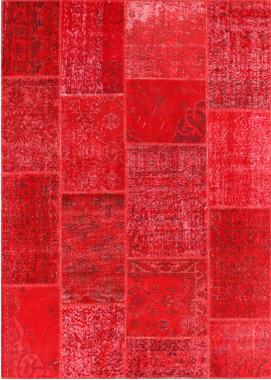

PERENNIAL BRICK RED *50% Wool, 50% Cotton*

PART NUMBER
CVPEBR-130000

PROFILE
VINTAGE CARPET

AVAILABILITY
AVAILABLE ON REQUEST

NOTES

Due to the process of dyeing fibers, there may be variations in color between samples and the final product.

APPLICATION AREA

Available Standard Sizes

1'x1'4", 1'4"x2', 2'x2'11", 2'7"x3'11", 2'7"x4'11", 2'7"x8'2", 2'7"x9'10", 2'11"x4'7", 3'11"x5'11", 4'3"x5'11", 4'7"x6'7", 4'11"x6'7", 5'3"x7'3", 5'7"x7'10", 5'11"x7'10", 5'11"x8'10", 6'7"x6'7", 6'7"x8'2", 6'7"x9'10", 7'7"x7'8'2"x8'10", 8'2"x11'6", 8'10"x12'2", 9'10"x13'1", 9'10"x14'1", 11'6"x16'5", 13'1"x19'8"