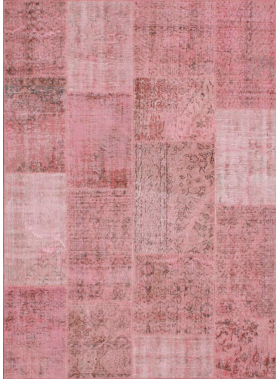

PERENNIAL BRICK MYSTIC PINK *50% Wool, 50% Cotton*

PART NUMBER
CVPEBR-250000

PROFILE
VINTAGE CARPET

AVAILABILITY
AVAILABLE ON REQUEST

NOTES

Due to the process of dyeing fibers, there may be variations in color between samples and the final product.

APPLICATION AREA

Available Standard Sizes

1'x1'4", 1'4"x2', 2'x2'11", 2'7"x3'11", 2'7"x4'11", 2'7"x8'2", 2'7"x9'10", 2'11"x4'7", 3'11"x5'11", 4'3"x5'11", 4'7"x6'7", 4'11"x6'7", 5'3"x7'3", 5'7"x7'10", 5'11"x7'10", 5'11"x8'10", 6'7"x6'7", 6'7"x8'2", 6'7"x9'10", 7'7"x7'8'2"x8'10", 8'2"x11'6", 8'10"x12'2", 9'10"x13'1", 9'10"x14'1", 11'6"x16'5", 13'1"x19'8"