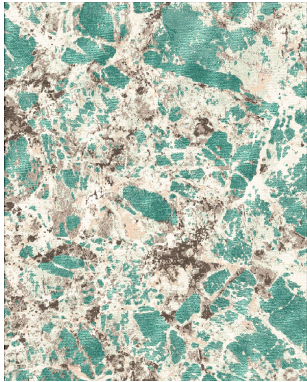

PIETRA AMAZON GREEN *70% Wool, 20% Silk, 10% Cotton*

APPLICATION AREA

TRAFFIC

INTERIOR

Standard
Commercial

Yes

PART NUMBER

CKPTAG-010000

PROFILE

HAND-KNOTTED

AVAILABILITY

AVAILABLE ON REQUEST

DIMENSIONS

8' X 10', 9' X 12', 10' X 14', CUSTOM

THICKNESS

10mm

ORIGIN

India

NOTES

Due to the process of dyeing fibers, there may be variations in color between samples and the final product.