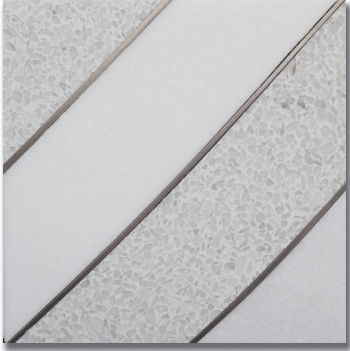

NEXT DIAGONAL THASSOS (H) W/ WHITE TERRAZZO & STAINLESS STEEL *Stone, Marble, Metal, T*

PART NUMBER
MB1232-0808H1

PROFILE
TILE

AVAILABILITY
REGULAR STOCK

DIMENSIONS
7.99" x 7.99" = .443 sqft

THICKNESS
3/8"

NOTES

Due to the inherent characteristics of natural stone, there may be variations in color, movement and texture from lot to lot.

APPLICATION AREA

WALL	FLOOR	TRAFFIC	EXTERIOR	STEAM SHOWER	WET AREA	POOL	BACKSPLASH	FIREPLACE SURROUND
Yes	Yes	Standard Commercial	No	No	Yes	No	YES - Heat not to exceed 176 °F	YES - Heat not to exceed 176 °F