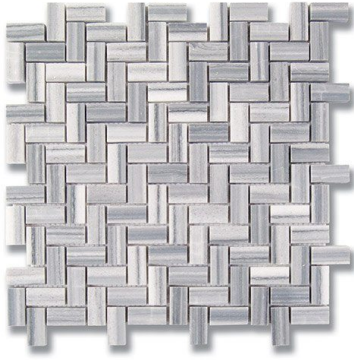

ORIGAMI SUKOSHI ZEBRA (P) *Stone, Marble*

PART NUMBER
MB1777-SUKO00

AVAILABILITY
AVAILABLE UPON REQUEST

DIMENSIONS
10.63x10.63=.785 sqft (+ or -)

THICKNESS
3/8"

PROFILE
MOSAICS

VARIATION
LOW

GROUT JOINT
1/16"