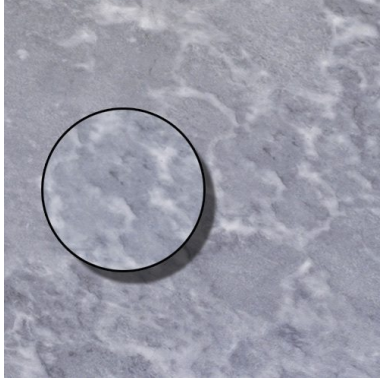

SAVOY GRIGIO (V) 3/4" *Stone, Marble*

PART NUMBER
MB1817-SL34V0

PROFILE
SLABS

AVAILABILITY
AVAILABLE UPON REQUEST

DIMENSIONS

THICKNESS
3/4"

ENVIRONMENTS

WALL	FLOOR	INTERIOR	EXTERIOR FREEZE/THAW	STEAM SHOWER	WET AREA	POOL	REPEAT
Yes	Yes	Yes	Yes	Yes - if sealed properly	Yes - if sealed properly	No	No

TECHNICAL DATA

FEATURES	SPECIFICATION	STANDARD
DCOF		ANSI A137.1
TRAFFIC	standard commercial	NA

DUE TO THE INHERENT CHARACTERISTICS OF NATURAL STONE, THERE MAY BE VARIATIONS IN COLOR, MOVEMENT AND TEXTURE FROM LOT TO LOT.