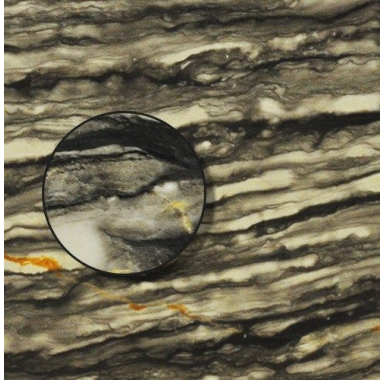

SEQUOIA BROWN (V) 1 1/4" *Stone, Marble*

PART NUMBER

MB1745-SL54V0

PROFILE

SLABS

AVAILABILITY

AVAILABLE UPON REQUEST

DIMENSIONS

THICKNESS

ENVIRONMENTS

WALL	FLOOR	INTERIOR	EXTERIOR FREEZE/THAW	STEAM SHOWER	WET AREA	POOL	REPEAT
Yes	Yes	Yes	Yes	Yes - if sealed properly	Yes - if sealed properly	No	

TECHNICAL DATA

FEATURES	SPECIFICATION	STANDARD
TRAFFIC	standard commercial	NA