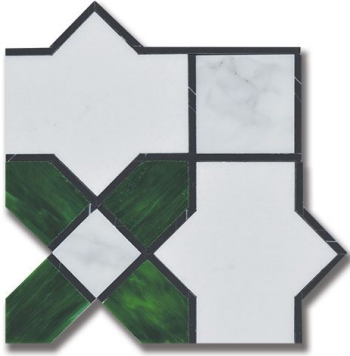

ESSENCE LEGACY EMERALD THASSOS W/ EMERALD ART GLASS & CALACATTA (H) *Stone, Marble*

PART NUMBER
MB1232-LEGA01

PROFILE
MOSAIC

AVAILABILITY
SPECIAL ORDER

DIMENSIONS
8" x 8" = .444 sqft

NOTES

Art glass has high variation from lot to lot. please request a sample of the current lot when ordering art glass items.