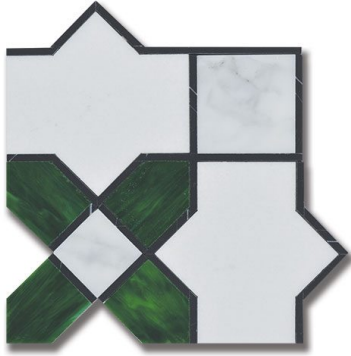

## ESSENCE LEGACY EMERALD THASSOS W/ EMERALD ART GLASS & CALACATTA (H) *Stone, Marble*

PART NUMBER  
MB1232-LEGA01

PROFILE  
MOSAIC

AVAILABILITY  
SPECIAL ORDER

DIMENSIONS  
8" x 8" = .444 sqft

NOTES

Art glass has high variation from lot to lot. please request a sample of the current lot when ordering art glass items.