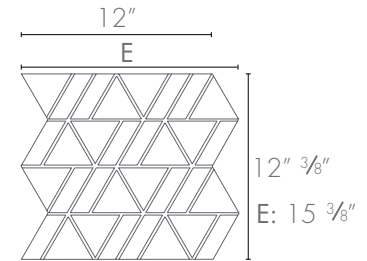

CONVERSION CHART

PROFILE	SIZE
Mini Dots, Stripes, Mesh	19.69" x 47.24" = 6.459 sqft
Arch Mosaic	12.6" x 12.6" = 1.10 sqft
Net Mosaic	11.81" x 11.81" = 0.97 sqft
Triangle Mosaic	12.4" x 12.01" = 1.03 sqft

APPLICATIONS

WALL	FLOOR	INTERIOR	EXTERIOR FREEZE/THAW	
Yes	No	Yes	No	
STEAM SHOWER	WET AREA	POOL	BACKSPLASH	FIREPLACE SURROUND
Yes	Yes	No	Yes	Yes

MOSAIC LAYOUT DIMENSIONS

TECHNICAL DATA

FEATURES	STANDARD TEST	SPECIFICATION
Bending Resistance	ISO 10545-4	$R \geq 15 \text{ N/mm}^2$
Bond Strength	EN 1348	$\geq 1.0 \text{ N/mm}^2$ (Class C2 - EN 12004)
Breaking Strength	ISO 10545-4	$S \geq 600 \text{ N}$
Coefficient of Linear Thermal Expansion	ISO 10545-8	$\leq 7 \text{ MK}^{-1}$
Crazing Resistance	ISO 10545-11	Resistant
Moisture Expansion	ISO 10545-10	$\leq 0.06\%$ (0.6mm/m)
Reaction to Fire	-	A1
Regularity of Length & Width	ISO 10545-2	Compliant
Regularity of Rectangularity	ISO 10545-2	Compliant
Regularity of Straightness of Sides	ISO 10545-2	Compliant
Regularity of Surface Flatness	ISO 10545-2	Compliant
Regularity of Thickness	ISO 10545-2	Compliant
Resistance to Dangerous Substances	ISO 10545-15	$\leq 0.01 \text{ mg/dm}^2 \text{ Cd}$ $\leq 0.1 \text{ mg/dm}^2 \text{ Pb}$
Resistance to High Concentrations of Acids and Alkalis	ISO 10545-13	HA
Resistance to Household Chemicals	ISO 10545-13	A
Resistance to Low Concentrations of Acids and Alkalis	ISO 10545-13	LA
Resistance to Swimming Pool Salts	ISO 10545-13	A
Stain Resistance of Glazed Tiles	ISO 10545-14	5
Thermal Shock Resistance	ISO 10545-9	Resistant
Water Absorption	ISO 10545-3	$10\% < \text{EV} \leq 20\%$

Due to the inherent characteristics of ceramic, there may be variations in color, movement and texture from lot to lot.

For detailed installation guidelines, visit akdo.com.