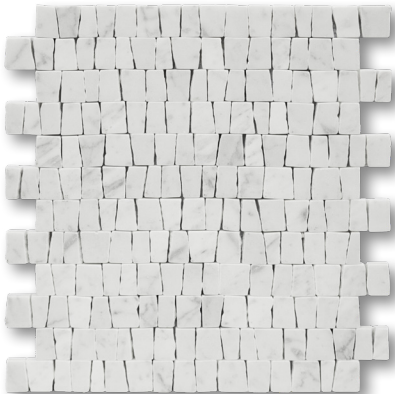

AKDO®

DRIFT

Organic. Timeless. Artisanal.

Elegantly crafted mosaics, celebrating the art of
perfect imperfection.

Far Beyond the Surface

Drift Carrara (Tumbled)

MB1130-DRIFT0

Drift Coastal Gray (Tumbled)

MB2568-DRIFT0

Drift Moss Green (Tumbled)

MB1088-DRIFTO

Drift Tulip Black (Tumbled)

MB1187-DRIFTO

DIMENSIONS

PROFILE	SIZE
Drift Mosaic	11.35" x 12.28" = 0.97 sqft

APPLICATIONS