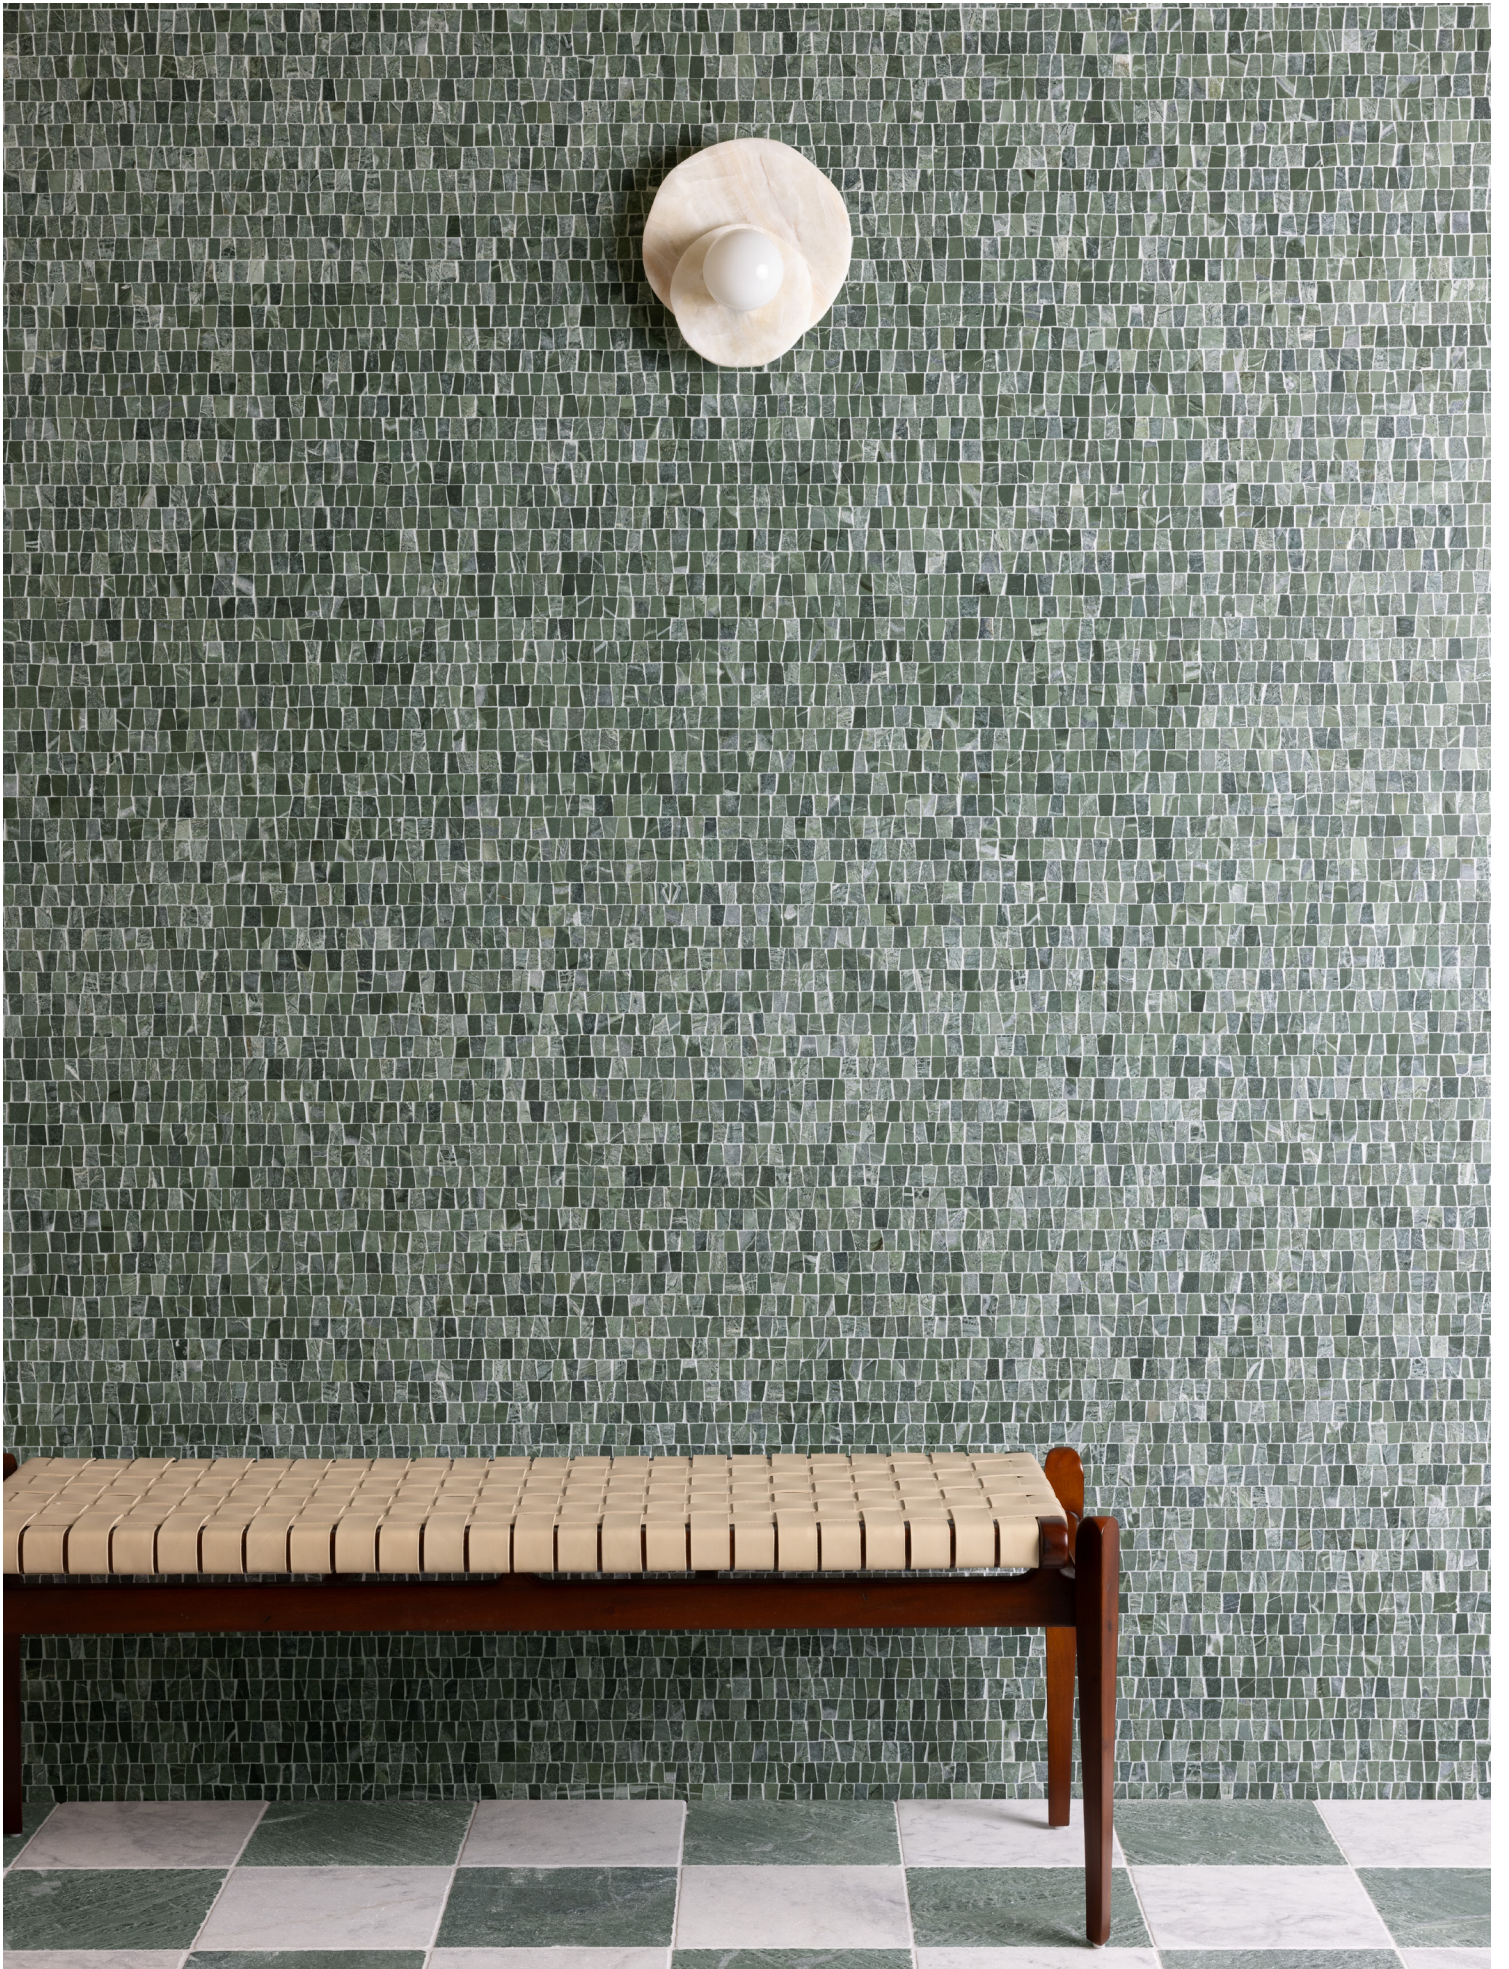

AKDO®

DRIFT

Organic. Timeless. Artisanal.

Elegantly crafted mosaics, celebrating the art of
perfect imperfection.

Far Beyond the Surface

Drift Carrara (Tumbled)

MB1130-DRIFT0

Drift Coastal Gray (Tumbled)

MB2568-DRIFT0

Drift Moss Green (Tumbled)

MB1088-DRIFTO

Drift Tulip Black (Tumbled)

MB1187-DRIFTO

DIMENSIONS

PROFILE	SIZE
Drift Mosaic	11.35" x 12.28" = 0.97 sqft

APPLICATIONS