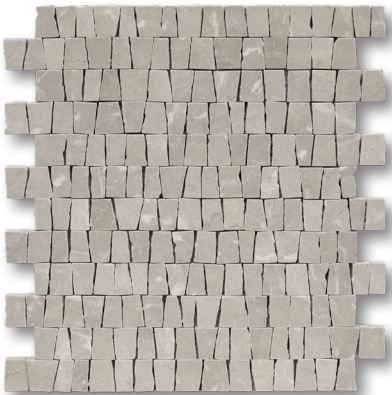

AKDO®

DRIFT

Organic. Timeless. Artisanal.

Elegantly crafted mosaics, celebrating the art of
perfect imperfection.

Far Beyond the Surface

Drift Carrara (Tumbled)

MB1130-DRIFT0

Drift Coastal Gray (Tumbled)

MB2568-DRIFT0

Drift Moss Green (Tumbled)

MB1088-DRIFTO

Drift Tulip Black (Tumbled)

MB1187-DRIFTO

DIMENSIONS

PROFILE	SIZE
Drift Mosaic	11.35" x 12.28" = 0.97 sqft

APPLICATIONS