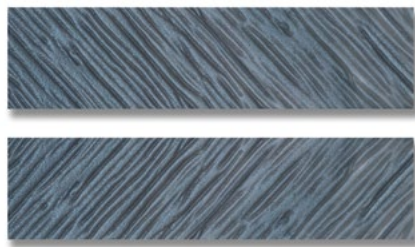

AKDO®

IMMERSION

by Jeffrey Beers

*Architectural. Energetic. Fluid.
Clear statement makers.*

Far Beyond the Surface

Special Order

Immersion Undertow Peak White (Metallic)

GL2101-UNDCVX

Immersion Undertow Silver Silk (Metallic)

GL2102-UNDCVE

Immersion Undertow Voyage Blue (Metallic)

GL2100-UNDCVX

Immersion Awash Arctic White (C)
GL1512-AWASCO

Immersion Awash Dove Gray
GL1815-AWASCO

Immersion Awash Voyage Blue (Metallic)
GL2100-AWASCO