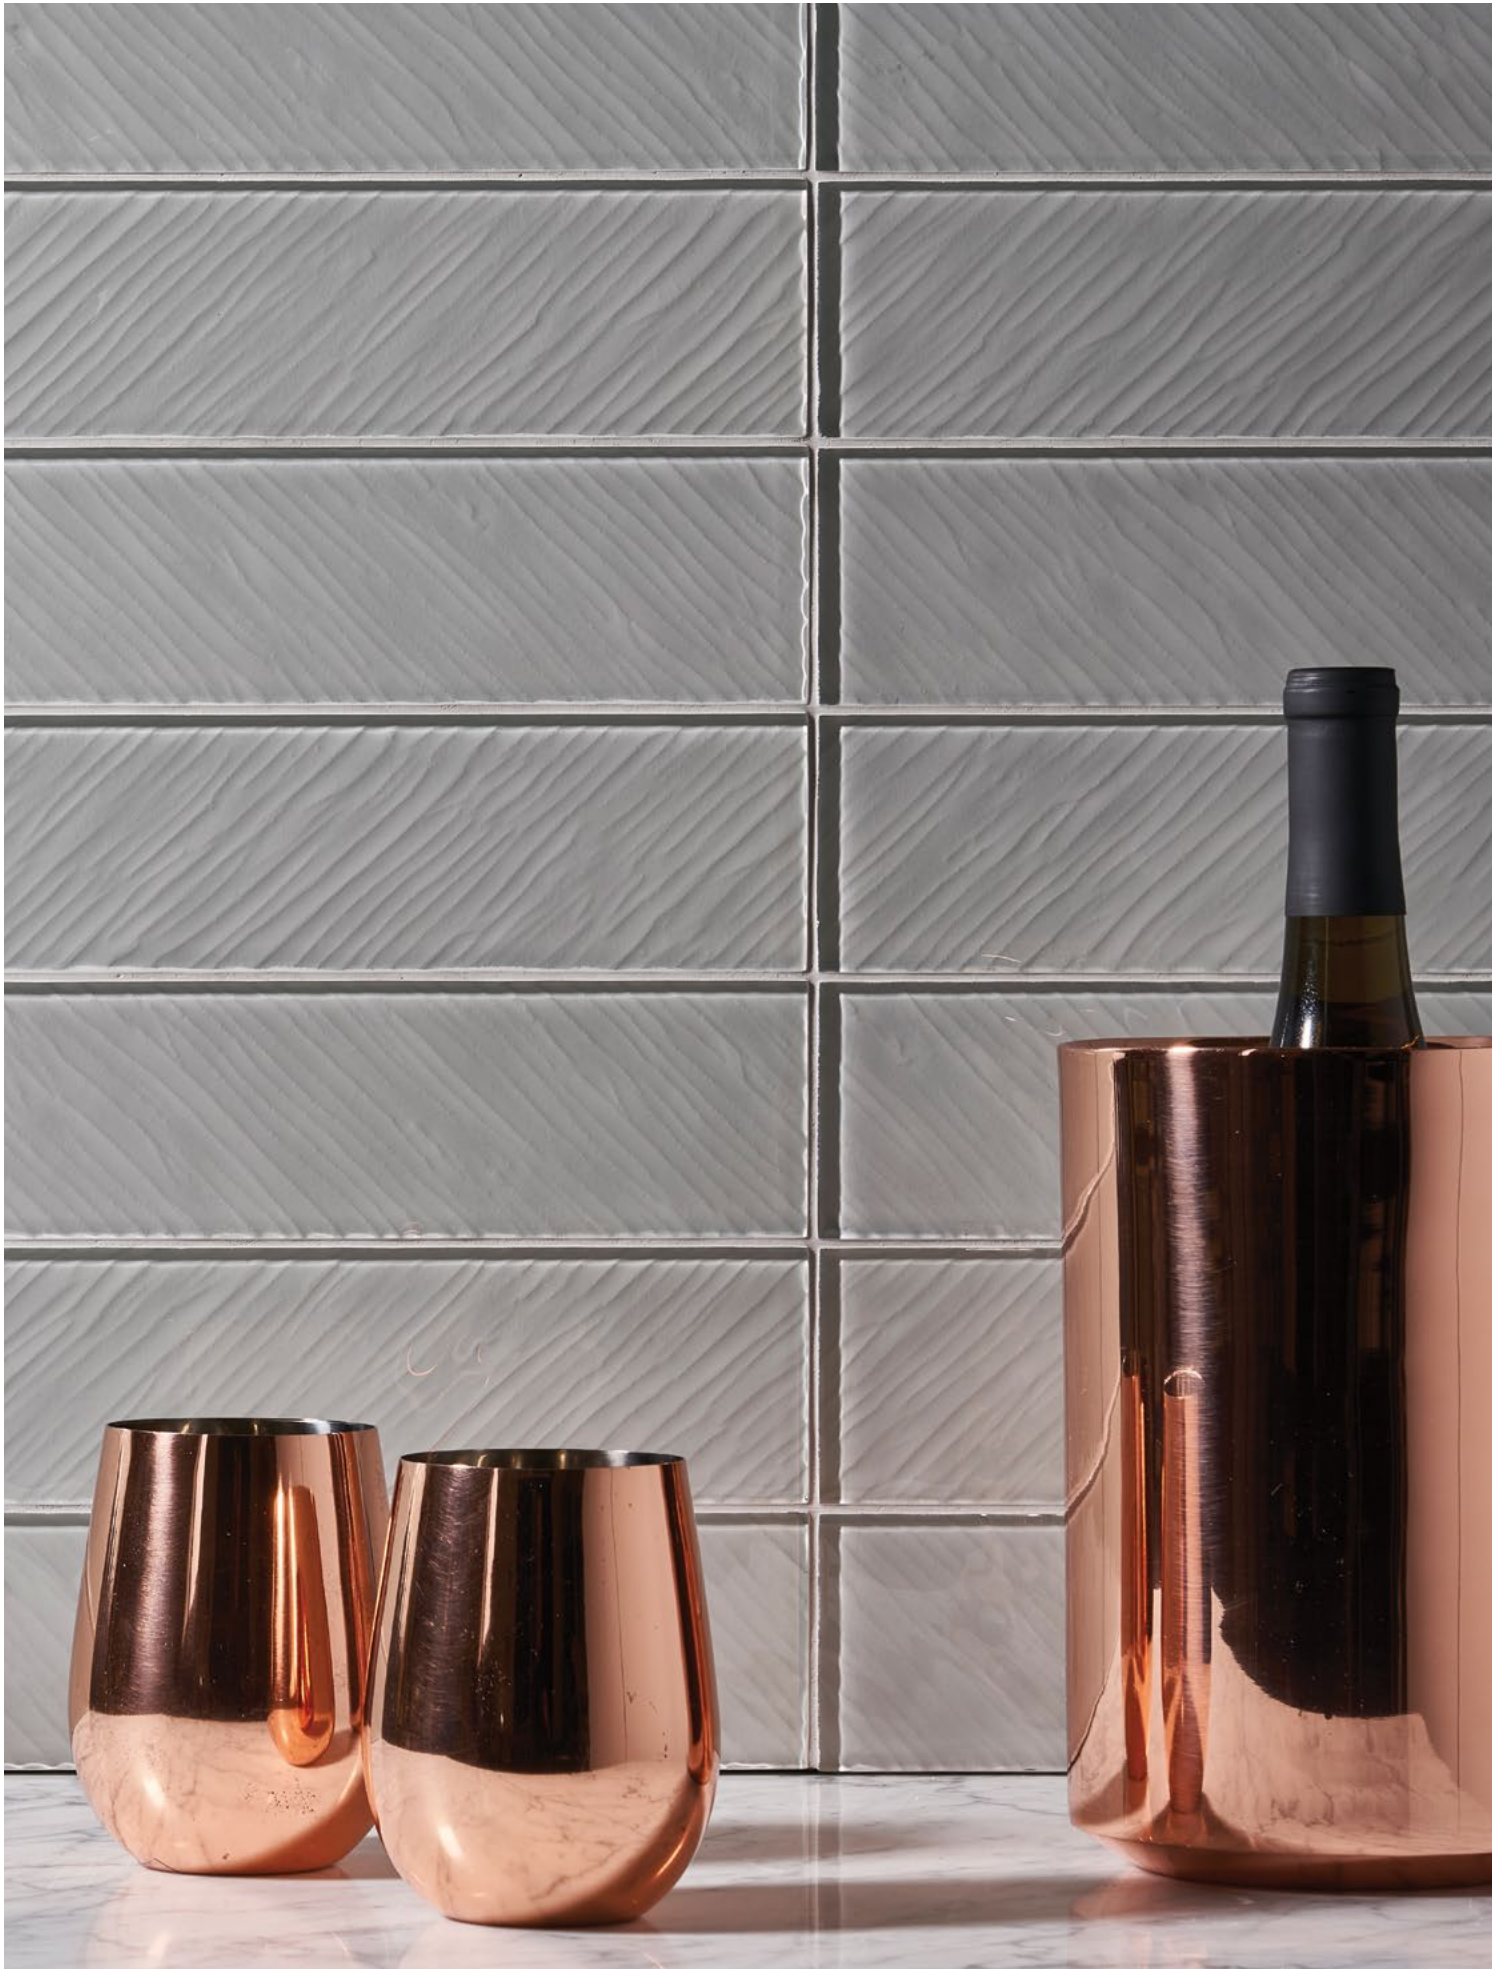

AKDO®

IMMERSION

by Jeffrey Beers

*Architectural. Energetic. Fluid.
Clear statement makers.*

Far Beyond the Surface

Special Order

Immersion Undertow Peak White (Metallic)

GL2101-UNDCVX

Immersion Undertow Silver Silk (Metallic)

GL2102-UNDCVE

Immersion Undertow Voyage Blue (Metallic)

GL2100-UNDCVX

Immersion Awash Arctic White (C)
GL1512-AWASCO

Immersion Awash Dove Gray
GL1815-AWASCO

Immersion Awash Voyage Blue (Metallic)
GL2100-AWASCO