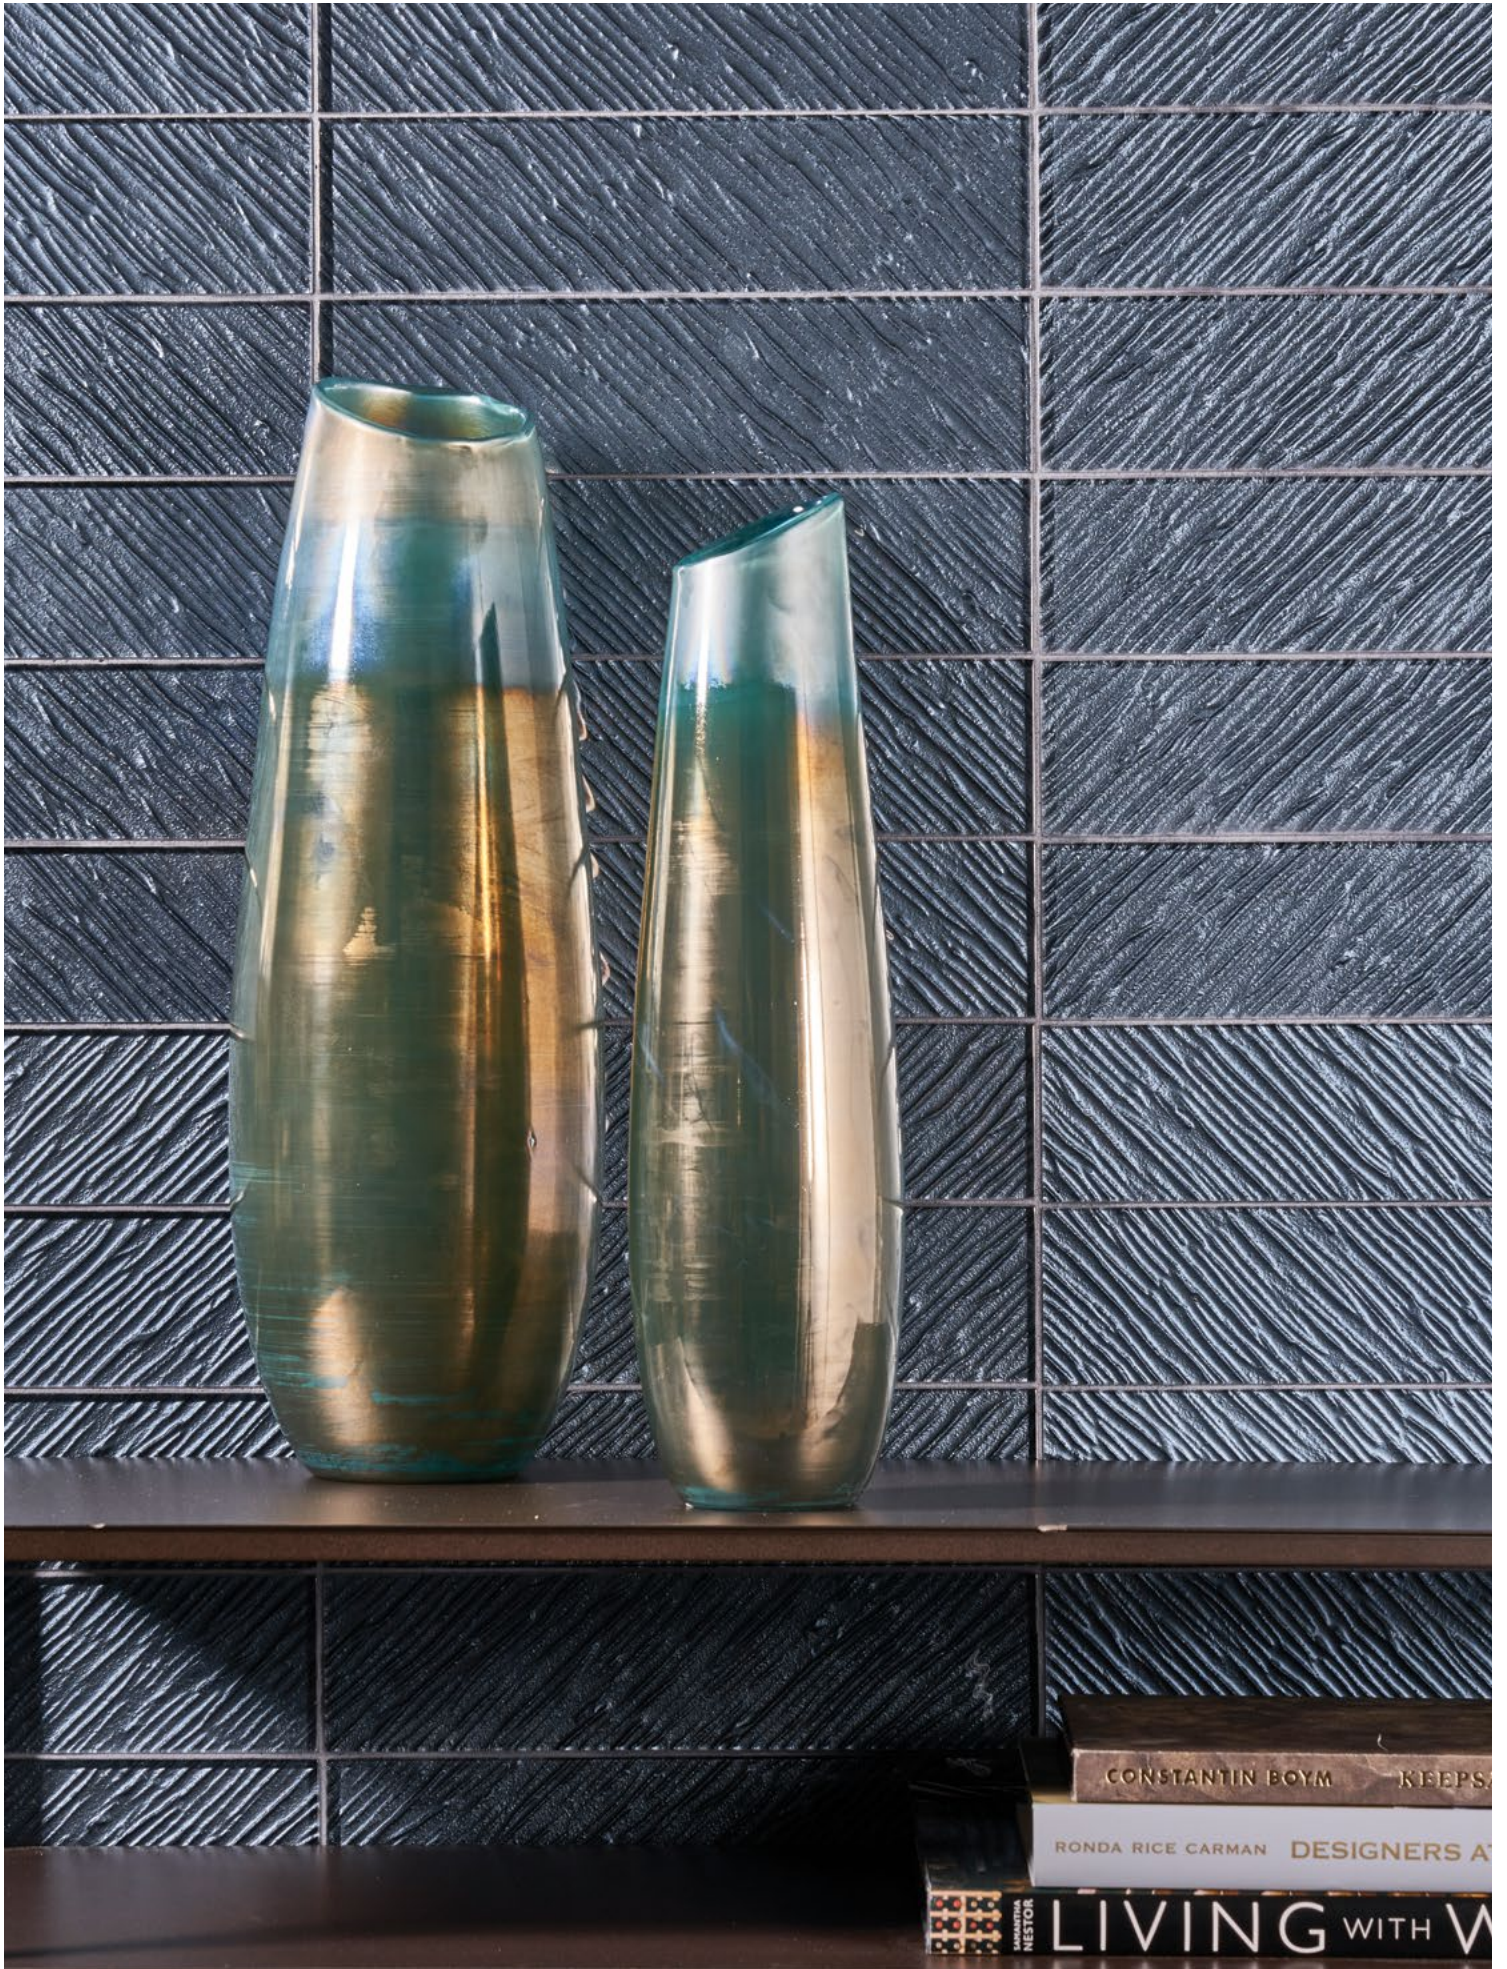

CONSTANTIN BOYM KEEPS
RONDA RICE CARMAN DESIGNERS A
LIVING WITH V