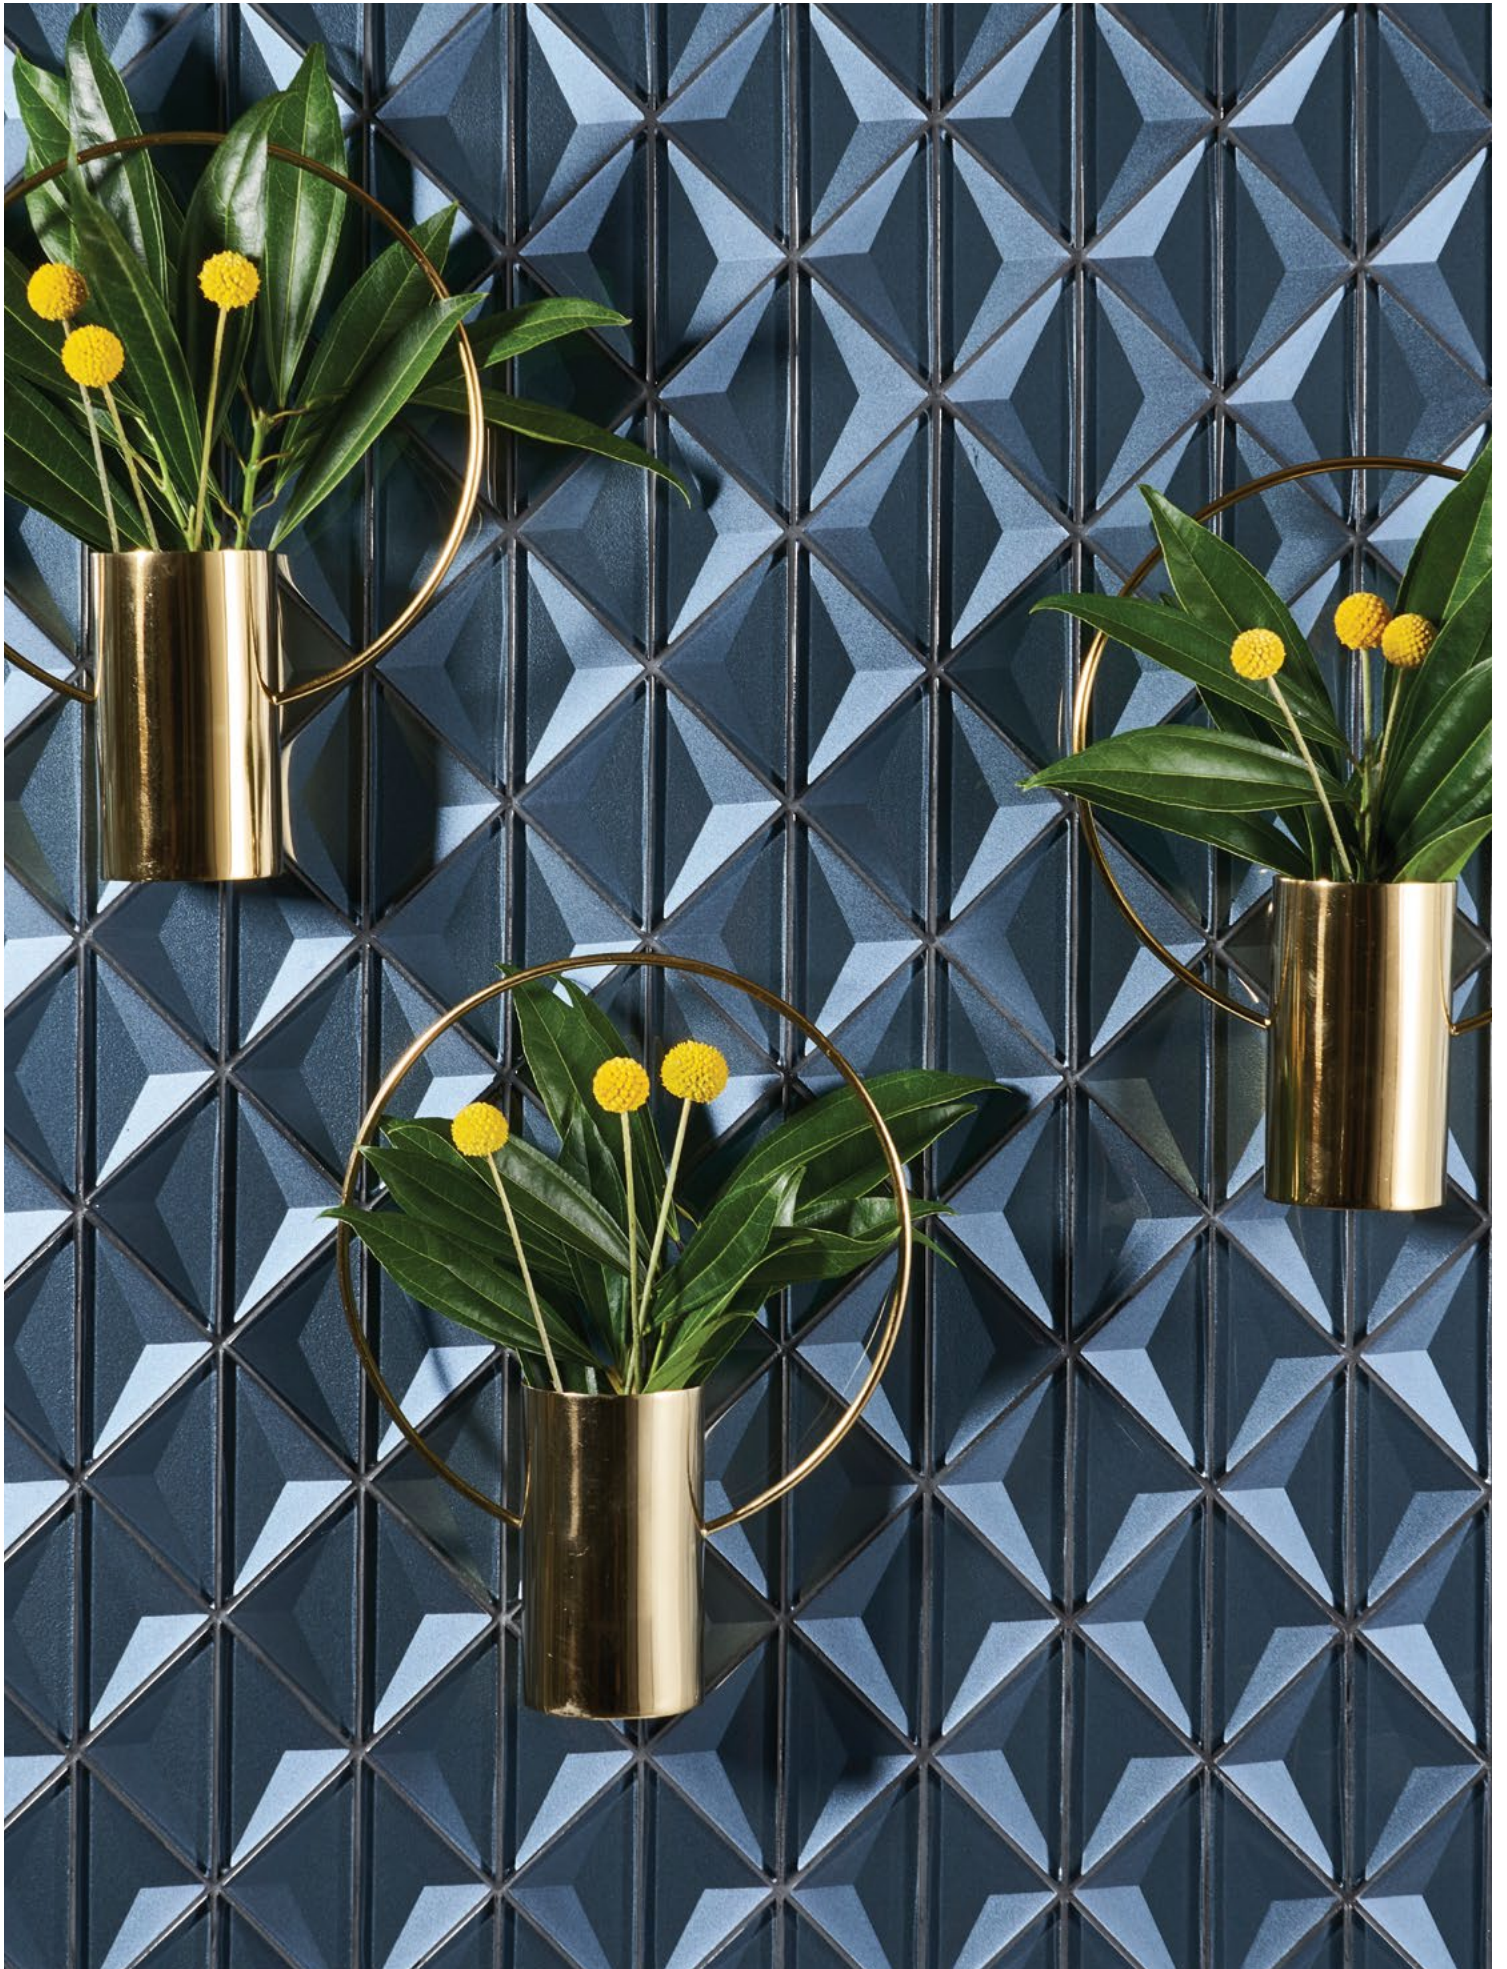

AKDO®

IMMERSION

by Jeffrey Beers

*Architectural. Energetic. Fluid.
Clear statement makers.*

Far Beyond the Surface

Special Order

Immersion Undertow Peak White (Metallic)

GL2101-UNDCVX

Immersion Undertow Silver Silk (Metallic)

GL2102-UNDCVE

Immersion Undertow Voyage Blue (Metallic)

GL2100-UNDCVX

Immersion Awash Arctic White (C)
GL1512-AWASCO

Immersion Awash Dove Gray
GL1815-AWASCO

Immersion Awash Voyage Blue (Metallic)
GL2100-AWASCO