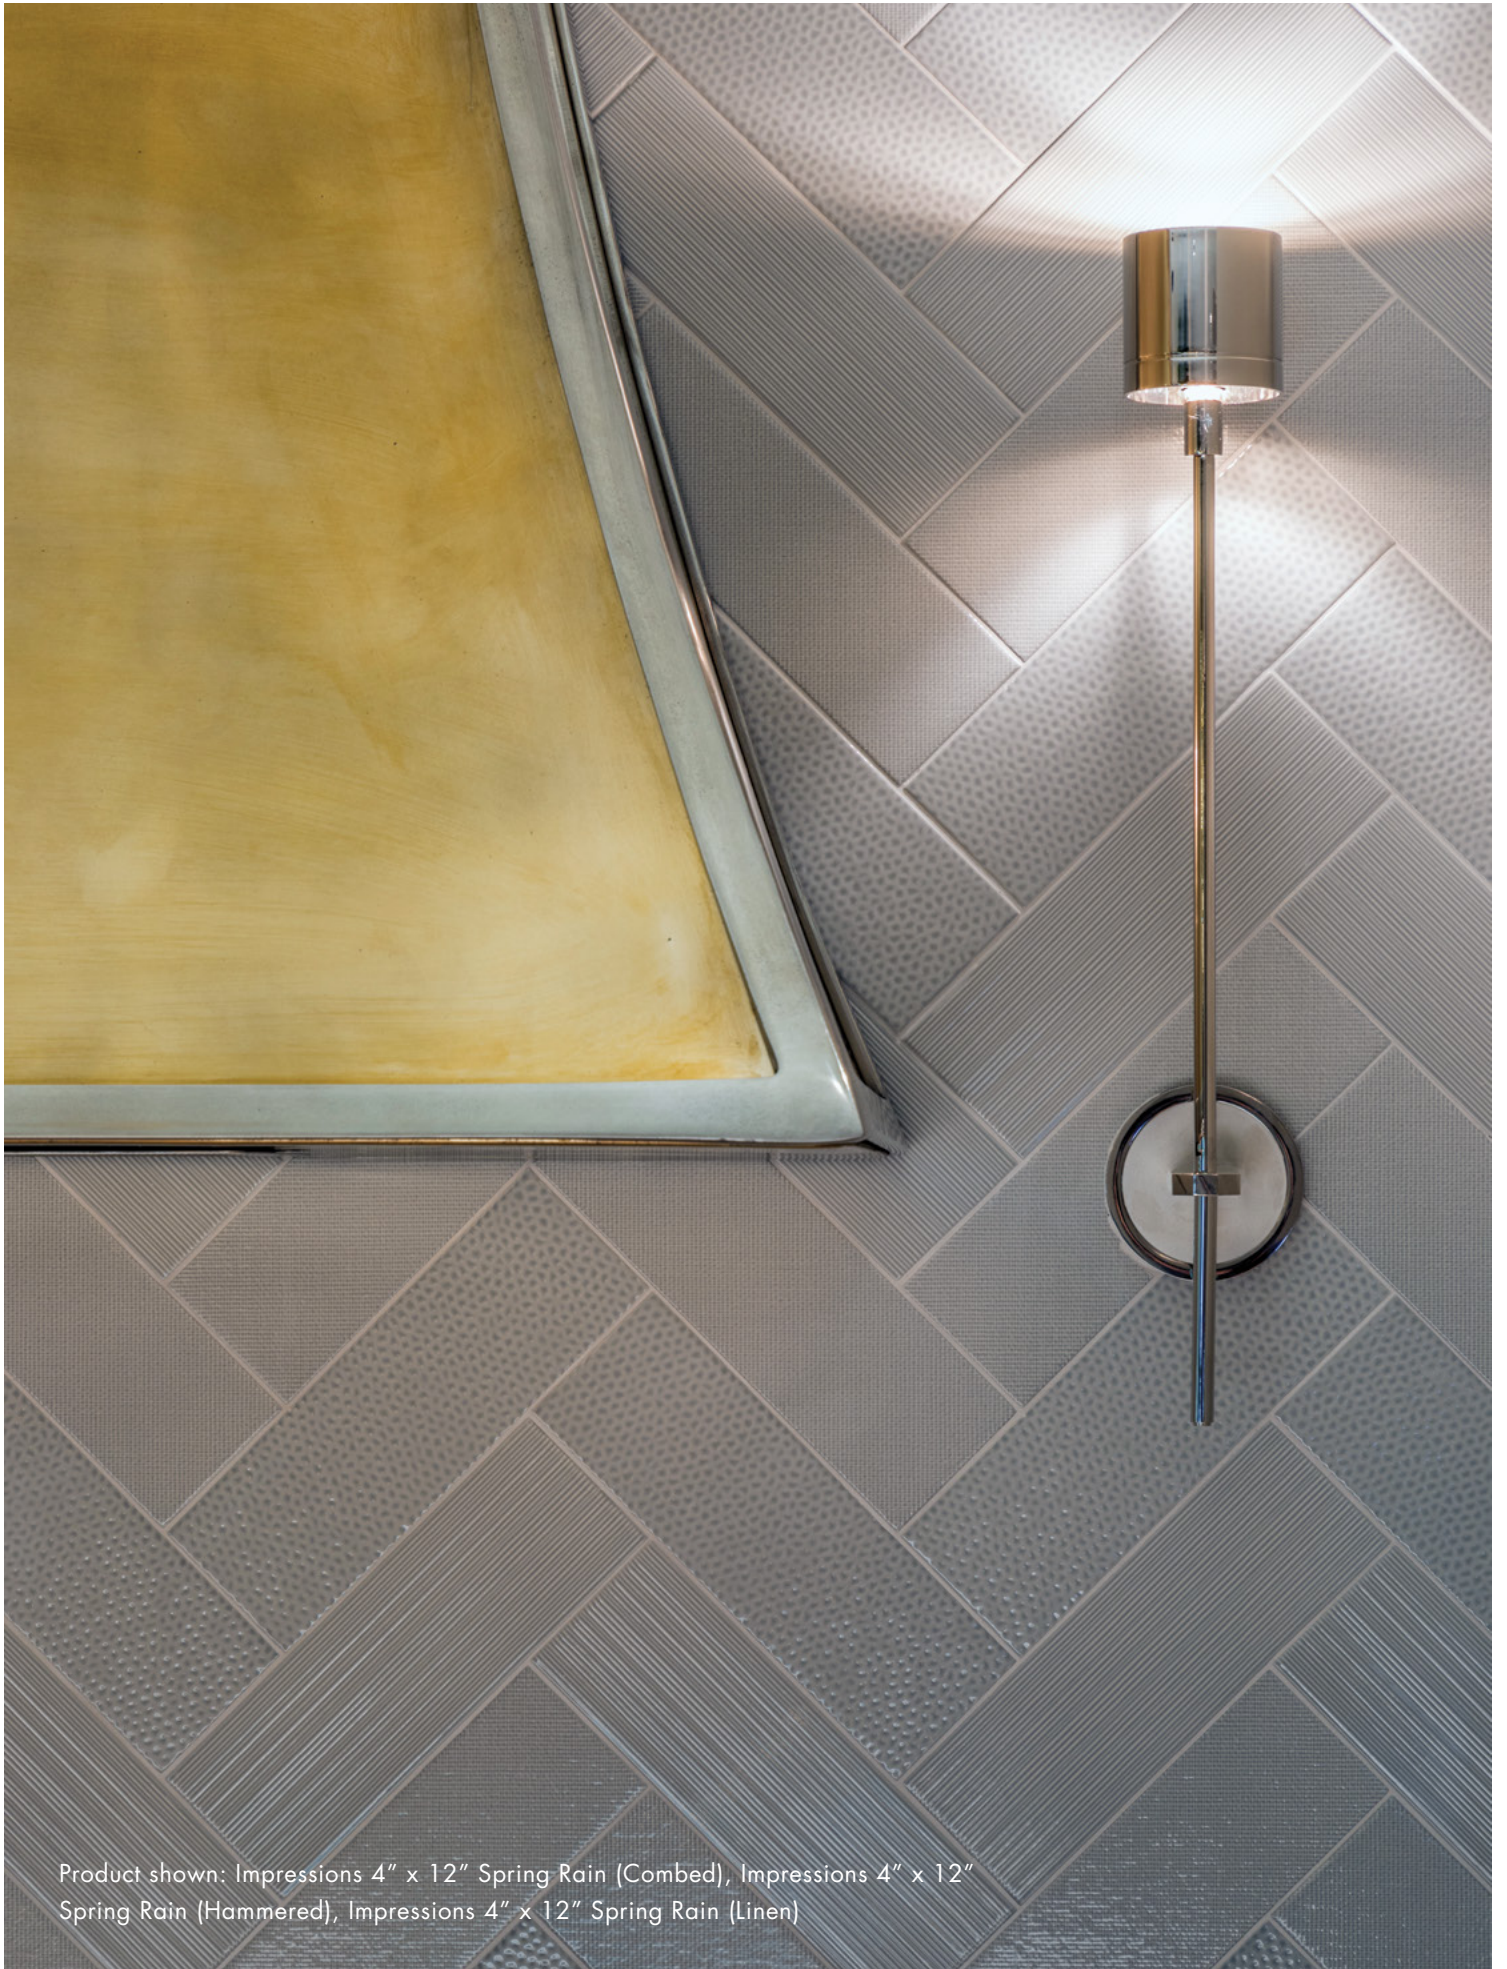

Product shown left: Impressions 4" x 12" Gold (Linen) Special Order

Minimalist Liners & Corners

Special Order

Impressions Minimalist
Liner Gold (G)
CR2096-LN12G0

Impressions Minimalist
Corner Gold (G)
CR2096-LNCRG0

Impressions Minimalist
Liner Silver (G)
CR2097-LN12G0

Impressions Minimalist
Corner Silver (G)
CR2097-LNCRG0

Product shown: Impressions 4" x 12" Spring Rain (Combed), Impressions 4" x 12" Spring Rain (Hammered), Impressions 4" x 12" Spring Rain (Linen)