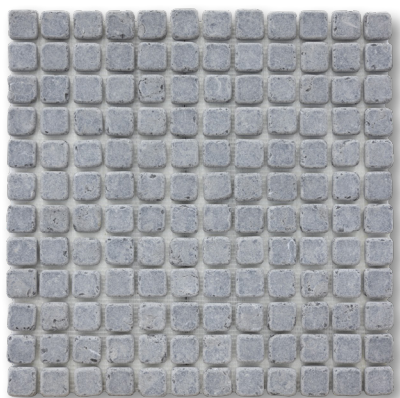

AKDO®

JUNIPER

Enduring. Earthy. Subtle.

Elevate your space with rustic simplicity.

Far Beyond the Surface

Juniper Ash 1" x 1" (Tumbled)

LS2146-M001T0

Juniper Canyon 1" x 1" (Tumbled)

LS2148-M001T0

Juniper Sandstorm 1" x 1" (Tumbled)

LS2147-M001T0

Juniper Ash 4" x 4" (Tumbled)
LS2146-0404T0

Juniper Canyon 4" x 4" (Tumbled)
LS2148-0404T0

Juniper Sandstorm 4" x 4" (Tumbled)
LS2147-0404T0

Juniper Ash 4" x 12" (Tumbled)
LS2146-0412T0

Juniper Canyon 4" x 12" (Tumbled)
LS2148-0412T0

Juniper Sandstorm 4" x 12" (Tumbled)
LS2147-0412T0

Juniper Ash 12" x 24" (Tumbled)

LS2146-1224T0

Juniper Canyon 12" x 24" (Tumbled)

LS2148-1224T0

Juniper Sandstorm 12" x 24" (Tumbled)