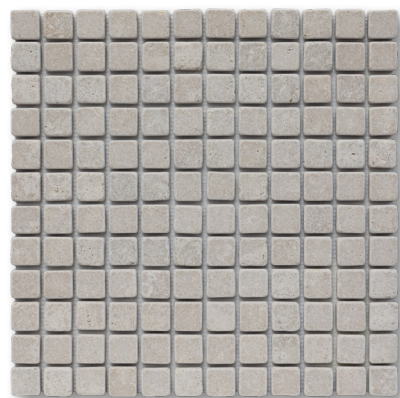

AKDO®

JUNIPER

Enduring. Earthy. Subtle.

Elevate your space with rustic simplicity.

Far Beyond the Surface

Juniper Ash 1" x 1" (Tumbled)

LS2146-M001T0

Juniper Canyon 1" x 1" (Tumbled)

LS2148-M001T0

Juniper Sandstorm 1" x 1" (Tumbled)

LS2147-M001T0

Juniper Ash 4" x 4" (Tumbled)
LS2146-0404T0

Juniper Canyon 4" x 4" (Tumbled)
LS2148-0404T0

Juniper Sandstorm 4" x 4" (Tumbled)
LS2147-0404T0

Juniper Ash 4" x 12" (Tumbled)
LS2146-0412T0

Juniper Canyon 4" x 12" (Tumbled)
LS2148-0412T0

Juniper Sandstorm 4" x 12" (Tumbled)
LS2147-0412T0

Juniper Ash 12" x 24" (Tumbled)

LS2146-1224T0

Juniper Canyon 12" x 24" (Tumbled)

LS2148-1224T0

Juniper Sandstorm 12" x 24" (Tumbled)