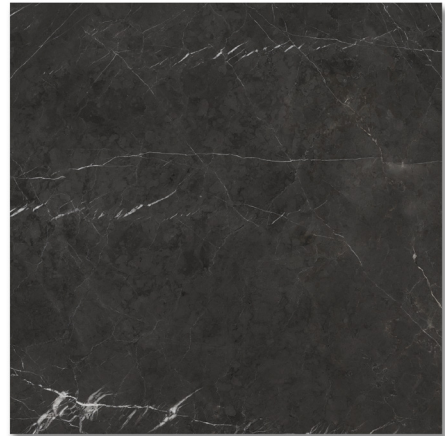

Renaissance 24" x 24" Marquina (P)
PO2317-2424P0