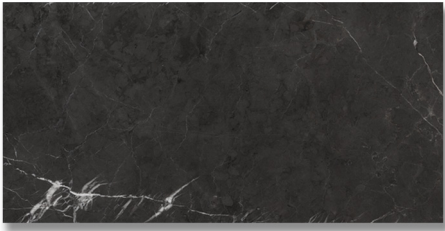

RENAISSANCE MARQUINA

Renaissance 12" x 24" Marquina (M)
PO2317-1224M1