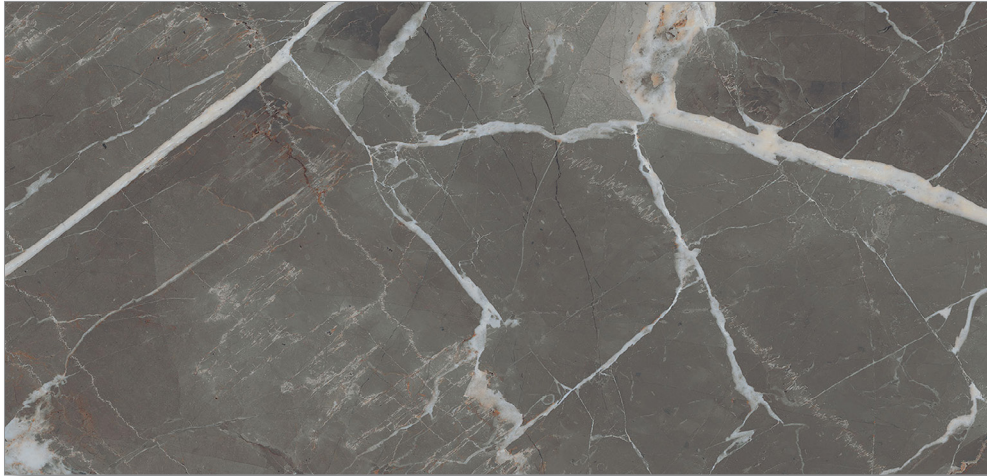

AKDO®

TRADITION

Progressive. Streamlined. Adaptable.

A resilient and authentic twist.

Far Beyond the Surface

Calacatta Bellissimo

Tradition 47" x 110" Calacatta Bellissimo (G)
PO2420-SL14G0 - *Special Order*

Tradition 47" x 110" Calacatta Bellissimo (M)
PO2420-SL14M0 - *Special Order*

Dream Black

Tradition 47" x 110" Dream Black (G)

PO2424-SL14G0 · *Special Order*

Tradition 47" x 110" Dream Black (M)

PO2424-SL14M0