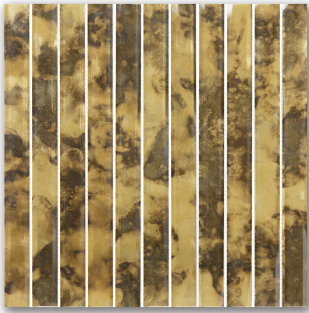

REGENCY 1" X 12" ANTIQUED GOLD STACKED MOSAIC (CLEAR) *Glass*

PART NUMBER
GL2106-STACCO

PROFILE
MOSAIC

AVAILABILITY
REGULAR STOCK

GROUT JOINT
1/16"

DIMENSIONS
11.811 x 11.811 = .969 sqft (+/-)

THICKNESS
8mm

NOTES

Due to the inherent characteristics of glass there may be variations in color, movement and texture from lot to lot.

APPLICATION AREA

EXTERIOR	POOL	BACKSPLASH	FIREPLACE SURROUND	COUNTERTOP	INTERIOR	SHOWER
No	No	Yes - Heat not to exceed 150°F	No	No	Wall Only	No