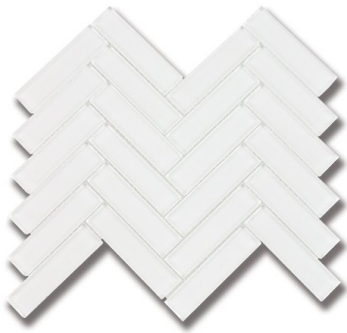

1" X 4" HERRINGBONE ARCTIC WHITE (C) *Glass*

PART NUMBER
GL1512-HERRCO

PROFILE
MOSAIC

AVAILABILITY
IN STOCK

GROUT JOINT
1/8"

DIMENSIONS
9" x 11.5" = .72 sqft (+/-)

THICKNESS
5/16"

NOTES