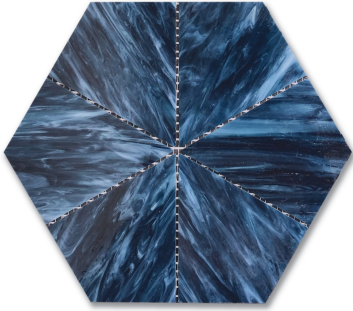

BEACON ASTER SAPPHIRE (G) ART GLASS *Glass*

PART NUMBER
GL1906-ASTRGO

PROFILE
MOSAIC

AVAILABILITY
IN STOCK

DIMENSIONS
9.24" x 8.00" = .385 sqft

THICKNESS
1/8"

NOTES

Art glass has high variation from lot to lot. please request a sample of the current lot when ordering art glass items.