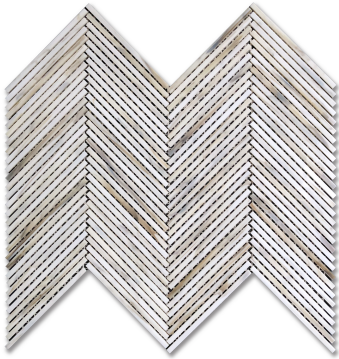

BEACON IKAT CALICO (G) ART GLASS *Glass*

PART NUMBER
GL2277-IKATG0

PROFILE
MOSAIC

AVAILABILITY
REGULAR STOCK

DIMENSIONS
11.25" x 9.00" = .706 sqft

THICKNESS
1/8"

NOTES

Art glass has high variation from lot to lot. please request a sample of the current lot when ordering art glass items.