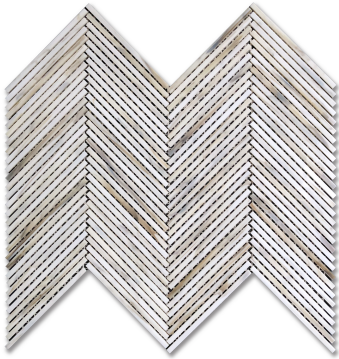

## BEACON IKAT CALICO (G) ART GLASS *Glass*

PART NUMBER  
GL2277-IKATG0

PROFILE  
MOSAIC

AVAILABILITY  
REGULAR STOCK

DIMENSIONS  
11.25" x 9.00" = .706 sqft

THICKNESS  
1/8"