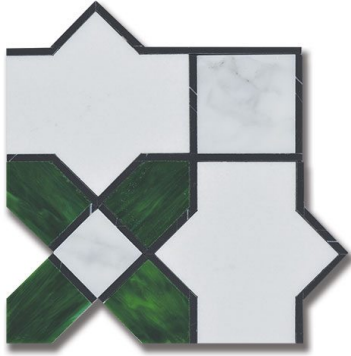

ESSENCE LEGACY EMERALD THASSOS W/ EMERALD ART GLASS & CALACATTA (H) *Stone, Marble*

PART NUMBER
MB1232-LEGA01

PROFILE
MOSAIC

AVAILABILITY
SPECIAL ORDER

DIMENSIONS
8" x 8" = .444 sqft

NOTES

Art glass has high variation from lot to lot. please request a sample of the current lot when ordering art glass items.