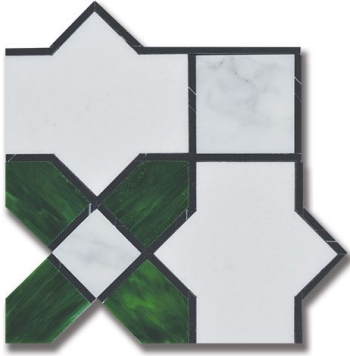

ESSENCE LEGACY EMERALD THASSOS W/ EMERALD ART GLASS & CALACATTA (H) *Stone, Marble*

PART NUMBER
MB1232-LEGA01

PROFILE
MOSAIC

AVAILABILITY
IN STOCK

DIMENSIONS
8" x 8" = .444 sqft

NOTES

Art glass has high variation from lot to lot. please request a sample of the current lot when ordering art glass items.