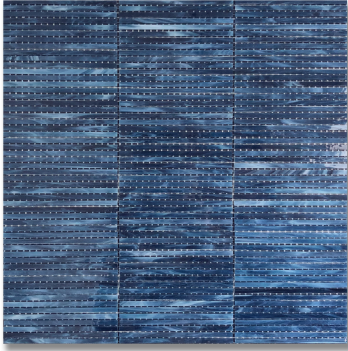

## BEACON LOOM SAPPHIRE (G) ART GLASS *Glass*

PART NUMBER  
GL1906-LOOMGO

PROFILE  
MOSAIC

AVAILABILITY  
REGULAR STOCK

GROUT JOINT  
1/16"

DIMENSIONS  
11.81" x 11.81" = .97 sqft

THICKNESS  
1/8"