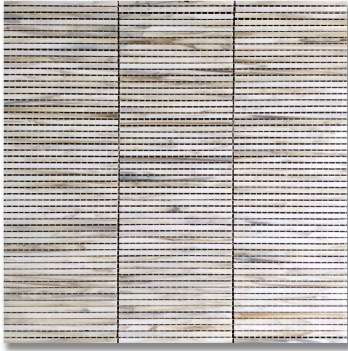

BEACON LOOM CALICO (G) ART GLASS *Glass*

PART NUMBER
GL2277-LOOMGO

PROFILE
MOSAIC

AVAILABILITY
REGULAR STOCK

GROUT JOINT
1/16"

DIMENSIONS
11.81" x 11.81" = .97 sqft

THICKNESS
1/8"

NOTES