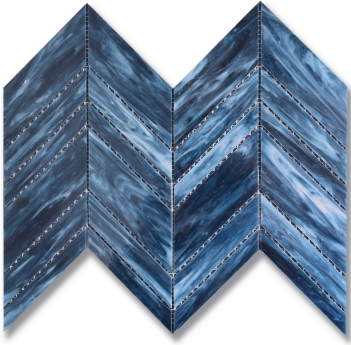

BEACON SPLENDOR SAPPHIRE (G) ART GLASS *Glass*

PART NUMBER
GL1906-SPLDGO

PROFILE
MOSAIC

AVAILABILITY
REGULAR STOCK

DIMENSIONS
11.94" x 8.57" = .711 sqft

THICKNESS
1/8"

NOTES

Art glass has high variation from lot to lot. please request a sample of the current lot when ordering art glass items.