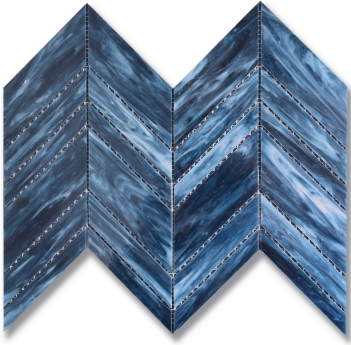

## BEACON SPLENDOR SAPPHIRE (G) ART GLASS *Glass*

PART NUMBER  
GL1906-SPLDGO

PROFILE  
MOSAIC

AVAILABILITY  
IN STOCK

DIMENSIONS  
11.94" x 8.57" = .711 sqft

THICKNESS  
1/8"