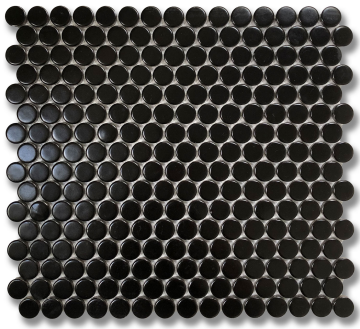

PENNY ROUNDS RAVEN (M) *Porcelain*

PART NUMBER
PO2508-PENYM0

PROFILE
MOSAIC

AVAILABILITY
REGULAR STOCK

DIMENSIONS
11.57" x 12.40" = .996 sqft

APPLICATION AREA

WALL	FLOOR	TRAFFIC	EXTERIOR	STEAM SHOWER	WET AREA	POOL	BACKSPLASH	FIREPLACE SURROUND
Yes	Yes	Residential	Yes	Yes	Yes	Yes	Yes	Yes