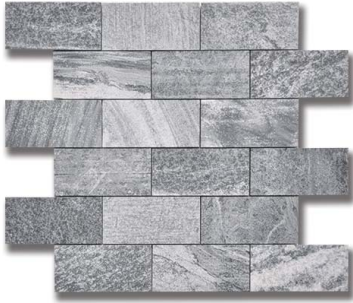

2" X 4" BRICK PITCH BLACK (ETCHED) *Stone, Marble*

PART NUMBER
MB2354-BRICE0

AVAILABILITY
IN STOCK

DIMENSIONS
11.77" x 11.77" = .956 sqft

THICKNESS
3/8"

PROFILE
MOSAICS

VARIATION
HIGH

GROUT JOINT
1/8"

DUE TO THE INHERENT CHARACTERISTICS OF NATURAL STONE, THERE MAY BE VARIATIONS IN COLOR, MOVEMENT AND TEXTURE FROM LOT TO LOT.

For detailed installation instructions, visit akdo.com.