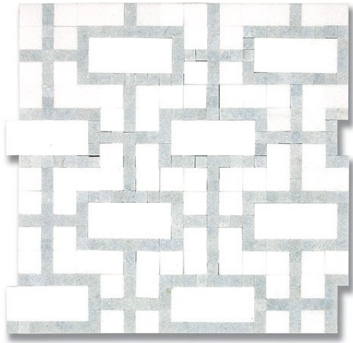

MOMENT MODERN THASSOS (P) W/ AZUL CELESTE (P) *Stone, Marble*

PART NUMBER

MB1232-MDRNP1

AVAILABILITY

AVAILABLE UPON REQUEST

DIMENSIONS

1pc=11x11=0.84sqft

THICKNESS

3/8"

PROFILE

MOSAICS

SEALER

YES

ENVIRONMENTS

WALL	FLOOR	INTERIOR	EXTERIOR FREEZE/THAW	STEAM SHOWER	WET AREA	POOL	REPEAT
Yes	Yes	Yes	No	Yes when properly sealed	Yes when properly sealed	No	No

TECHNICAL DATA