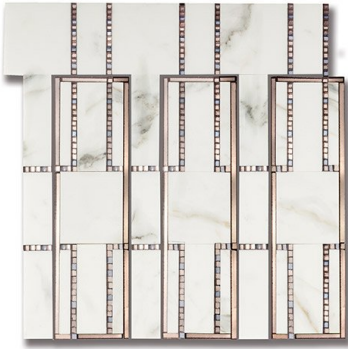

ALLURE ENCHANT CALACATTA (P) W/ BRONZE & PEWTER MIRROR *Stone, Marble, Mirror*

PART NUMBER
MB1203-ENCHP0

PROFILE
MOSAIC

AVAILABILITY
IN STOCK

VARIATION
HIGH

GROUT JOINT
1/16"

DIMENSIONS
11.44" x 11.88" = .94 sqft

THICKNESS
3/8"

NOTES

Due to the inherent characteristics of natural stone, there may be variations in color, movement and texture from lot to lot. When using mosaics containing mirror in a backsplash design, include a 4" splash guard of wet area appropriate material in areas where water may pool, such as behind faucets.