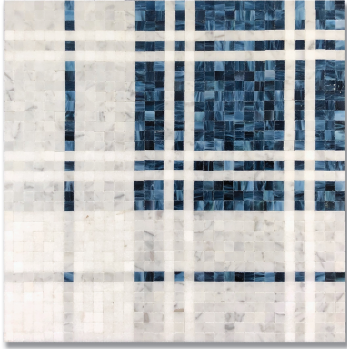

BALMORAL PLAID SAPPHIRE (G) ART GLASS, CARRARA (H), THASSOS (H) *Stone, Marble, Glass*

PART NUMBER
GL1906-BLMLHO

PROFILE
MOSAIC

AVAILABILITY
REGULAR STOCK

GROUT JOINT
NONE

DIMENSIONS
13.38" x 13.38" = 1.24 sqft

THICKNESS
3/8"

NOTES

Art glass has high variation from lot to lot, please request a sample of the current lot when ordering art glass items.

APPLICATION AREA

WALL	FLOOR	EXTERIOR	STEAM SHOWER	WET AREA	POOL	BACKSPLASH	FIREPLACE SURROUND
Yes	No	No	No	YES - when properly sealed	No	YES - Heat not to exceed 212° F	YES - Heat not to exceed 212° F