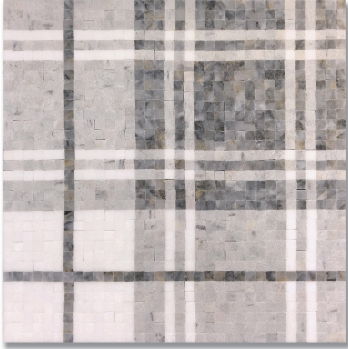

BALMORAL PLAID ASH GRAY, TIGER SKIN, THASSOS (H) *Stone, Marble*

PART NUMBER
MB1809-BLMLH0

PROFILE
MOSAIC

AVAILABILITY
IN STOCK

GROUT JOINT
NONE

DIMENSIONS
13.38" x 13.38" = 1.24 sqft

THICKNESS
3/8"

NOTES

Due to the inherent characteristics of natural stone, there may be variations in color, movement and texture from lot to lot.

APPLICATION AREA

WALL	FLOOR	TRAFFIC	EXTERIOR	STEAM SHOWER	WET AREA	POOL	BACKSPLASH
Yes	Yes	Standard Commercial	No	Yes - when properly sealed	Yes - when properly sealed	No	Yes
FIREPLACE SURROUND		INTERIOR					
Yes		Yes					