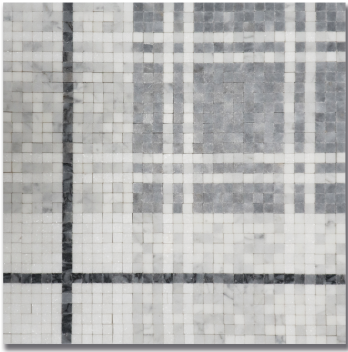

BALMORAL PLAID THASSOS, CARRARA, TURKISH GRAY, TIGER SKIN (H) *Stone, Marble*

PART NUMBER
MB1232-BLMLH0

PROFILE
MOSAIC

AVAILABILITY
REGULAR STOCK

GROUT JOINT
NONE

DIMENSIONS
13.38" x 13.38" = 1.24 sqft

THICKNESS
3/8"

NOTES

Due to the inherent characteristics of natural stone, there may be variations in color, movement and texture from lot to lot.

APPLICATION AREA

WALL	FLOOR	TRAFFIC	EXTERIOR	STEAM SHOWER	WET AREA	POOL	BACKSPLASH
Yes	Yes	Standard Commercial	No	Yes - when properly sealed	Yes - when properly sealed	No	Yes
FIREPLACE SURROUND		INTERIOR					
Yes		Yes					