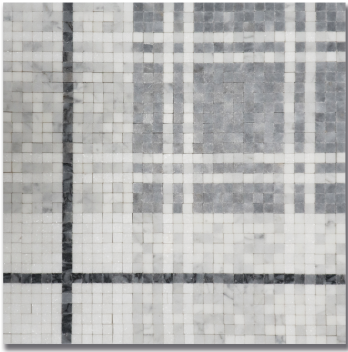

BALMORAL PLAID THASSOS, CARRARA, TURKISH GRAY, TIGER SKIN (H) *Stone, Marble*

PART NUMBER
MB1232-BLMLH0

PROFILE
MOSAIC

AVAILABILITY
REGULAR STOCK

GROUT JOINT
NONE

DIMENSIONS
13.38" x 13.38" = 1.24 sqft

THICKNESS
3/8"

NOTES

Due to the inherent characteristics of natural stone, there may be variations in color, movement and texture from lot to lot.

APPLICATION AREA

WALL	FLOOR	TRAFFIC	EXTERIOR	STEAM SHOWER	WET AREA	POOL	BACKSPLASH
Yes	Yes	Standard Commercial	No	Yes - when properly sealed	Yes - when properly sealed	No	Yes
FIREPLACE SURROUND	INTERIOR						
Yes	Yes						