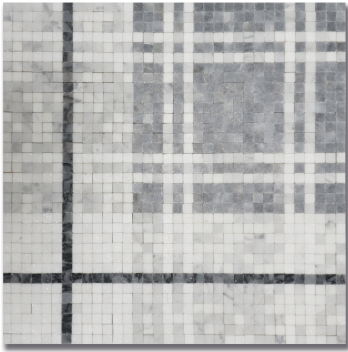

BALMORAL PLAID THASSOS, CARRARA, TURKISH GRAY, TIGER SKIN (H) *Stone, Marble*

PART NUMBER
MB1232-BLMLH0

PROFILE
MOSAIC

AVAILABILITY
IN STOCK

GROUT JOINT
NONE

DIMENSIONS
13.38" x 13.38" = 1.24 sqft

THICKNESS
3/8"

NOTES

Due to the inherent characteristics of natural stone, there may be variations in color, movement and texture from lot to lot.

APPLICATION AREA

WALL	FLOOR	TRAFFIC	EXTERIOR	STEAM SHOWER	WET AREA	POOL	BACKSPLASH
Yes	Yes	Standard Commercial	No	Yes - when properly sealed	Yes - when properly sealed	No	Yes
FIREPLACE SURROUND		INTERIOR					
Yes		Yes					