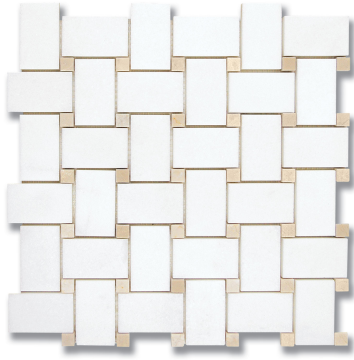

BASKET WEAVE THASSOS (P) W/ BURSA BEIGE (P) *Stone, Marble*

PART NUMBER
MB1232-BASIP2

AVAILABILITY
IN STOCK

DIMENSIONS
9.75" x 9.75" = .66 sqft

THICKNESS
3/8"

PROFILE
MOSAICS

VARIATION
LOW

GROUT JOINT
1/16"