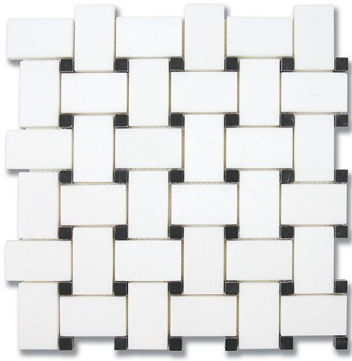

BASKET WEAVE THASSOS (P) W/ TULIP BLACK (P) *Stone, Marble*

PART NUMBER
MB1232-BASIP5

AVAILABILITY
IN STOCK

DIMENSIONS
9.75" x 9.75" = .66 sqft

THICKNESS
3/8"

PROFILE
MOSAICS

VARIATION
LOW

GROUT JOINT
1/16"