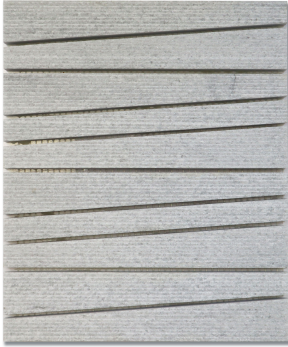

POSE FINO ASH GRAY (COMBED) *Stone, Marble*

PART NUMBER
MB1809-FINO01

PROFILE
MOSAIC

AVAILABILITY
IN STOCK

DIMENSIONS
7.87" x 9.29" =0.508 sqft

THICKNESS
3/8"

NOTES

Due to the inherent characteristics of natural stone, there may be variations in color, movement and texture from lot to lot.