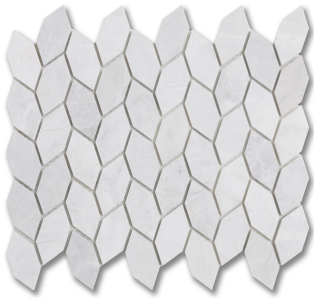

IVY MYSTIC SILVER (H&P) *Stone, Marble*

PART NUMBER
MB1996-IVY000

PROFILE
MOSAIC

AVAILABILITY
REGULAR STOCK

DIMENSIONS
1 pc= 9.88x 11.75 = .81 sqft

THICKNESS
3/8"

ORIGIN
Turkey

NOTES

Due to the inherent characteristics of natural stone, there may be variations in color, movement and texture from lot to lot.

APPLICATION AREA

TRAFFIC	EXTERIOR	POOL	BACKSPLASH	FIREPLACE SURROUND	COUNTERTOP	INTERIOR
Residential	Non Freeze/Thaw, Wall Only	No	Yes	Yes	Yes	Wall and Floor