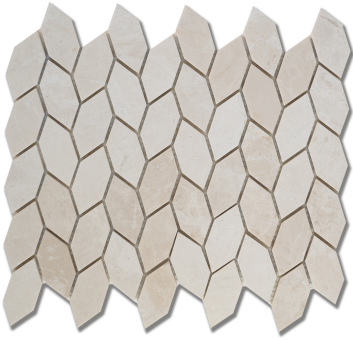

IVY FRENCH VANILLA (H&P) *Stone, Marble*

PART NUMBER
MB1229-IVY000

GROUT JOINT
1/8"

ORIGIN
Turkey

NOTES

Due to the inherent characteristics of natural stone, there may be variations in color, movement and texture from lot to lot.

PROFILE
MOSAIC

DIMENSIONS
9.88" x 11.75" = .814 sqft

AVAILABILITY
IN STOCK

THICKNESS
3/8"

APPLICATION AREA

WALL	FLOOR	TRAFFIC	EXTERIOR	STEAM SHOWER	WET AREA	POOL	BACKSPLASH
Yes	Yes	Standard Commercial	No	Yes - If properly sealed	Yes - If properly sealed	No	Yes
FIREPLACE SURROUND	INTERIOR	SHOWER					
Yes	Yes	Yes - If properly sealed					