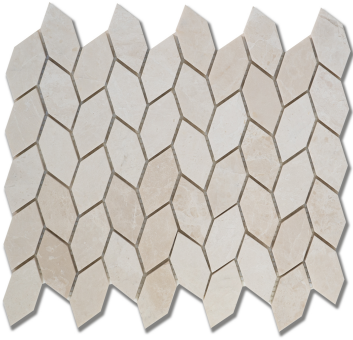

## IVY FRENCH VANILLA (H&P) *Stone, Marble*

PART NUMBER  
MB1229-IVY000

GROUT JOINT  
1/8"

ORIGIN  
Turkey

### NOTES

Due to the inherent characteristics of natural stone, there may be variations in color, movement and texture from lot to lot.

PROFILE  
MOSAIC

DIMENSIONS  
9.88" x 11.75" = .814 sqft

AVAILABILITY  
REGULAR STOCK

THICKNESS  
3/8"