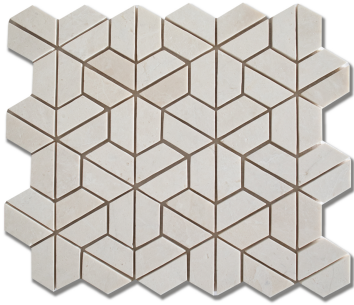

## HOSHI FRENCH VANILLA (H) *Stone, Marble*

PART NUMBER  
MB1229-HOSHHO

GROUT JOINT  
1/8"

ORIGIN  
Turkey

### NOTES

Due to the inherent characteristics of natural stone, there may be variations in color, movement and texture from lot to lot.

PROFILE  
MOSAIC

DIMENSIONS  
10.15" x 11.75" = .828 sqft

AVAILABILITY  
REGULAR STOCK

THICKNESS  
3/8"