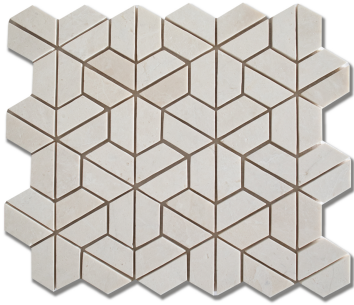

HOSHI FRENCH VANILLA (H) *Stone, Marble*

PART NUMBER
MB1229-HOSHHO

PROFILE
MOSAIC

AVAILABILITY
IN STOCK

GROUT JOINT
1/8"

DIMENSIONS
10.15" x 11.75" = .828 sqft

THICKNESS
3/8"

ORIGIN
Turkey

NOTES

Due to the inherent characteristics of natural stone, there may be variations in color, movement and texture from lot to lot.

APPLICATION AREA

WALL	FLOOR	TRAFFIC	EXTERIOR	STEAM SHOWER	WET AREA	POOL	BACKSPLASH
Yes	Yes	Standard Commercial	No	Yes - If properly sealed	Yes - If properly sealed	No	Yes
FIREPLACE SURROUND	INTERIOR	SHOWER					
Yes	Yes	Yes - If properly sealed					