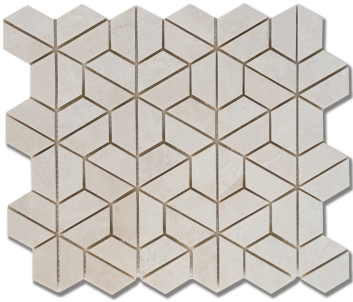

HOSHI FRENCH VANILLA (P) *Stone, Marble*

PART NUMBER
MB1229-HOSHPO

PROFILE
MOSAIC

AVAILABILITY
IN STOCK

GROUT JOINT
1/8"

DIMENSIONS
10.15" x 11.75" = .828 sqft

THICKNESS
3/8"

ORIGIN
Turkey

NOTES

Due to the inherent characteristics of natural stone, there may be variations in color, movement and texture from lot to lot.

APPLICATION AREA

WALL	FLOOR	TRAFFIC	EXTERIOR	STEAM SHOWER	WET AREA	POOL	BACKSPLASH
Yes	Yes	Standard Commercial	No	Yes - If properly sealed	Yes - If properly sealed	No	Yes
FIREPLACE SURROUND	INTERIOR	SHOWER					
Yes	Yes	Yes - If properly sealed					