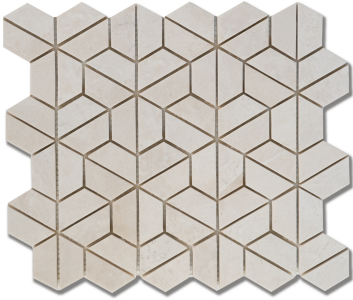

HOSHI FRENCH VANILLA (P) *Stone, Marble*

PART NUMBER
MB1229-HOSHPO

PROFILE
MOSAIC

AVAILABILITY
REGULAR STOCK

GROUT JOINT
1/8"

DIMENSIONS
10.15" x 11.75" = .828 sqft

THICKNESS
3/8"

ORIGIN
Turkey

NOTES

Due to the inherent characteristics of natural stone, there may be variations in color, movement and texture from lot to lot.

APPLICATION AREA

WALL	FLOOR	TRAFFIC	EXTERIOR	STEAM SHOWER	WET AREA	POOL	BACKSPLASH
Yes	Yes	Standard Commercial	No	Yes - If properly sealed	Yes - If properly sealed	No	Yes
FIREPLACE SURROUND	INTERIOR	SHOWER					
Yes	Yes	Yes - If properly sealed					