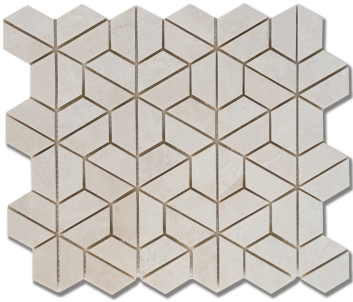

## HOSHI FRENCH VANILLA (P) *Stone, Marble*

PART NUMBER  
MB1229-HOSHPO

PROFILE  
MOSAIC

AVAILABILITY  
REGULAR STOCK

GROUT JOINT  
1/8"

DIMENSIONS  
10.15" x 11.75" = .828 sqft

THICKNESS  
3/8"

ORIGIN  
Turkey

### NOTES

Due to the inherent characteristics of natural stone, there may be variations in color, movement and texture from lot to lot.