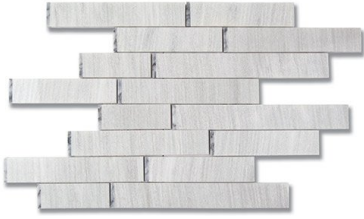

ORIGAMI MASSUGU ASH GRAY (P) W/ TIGER SKIN (P) *Stone, Marble*

PART NUMBER
MB1809-MASS00

PROFILE
MOSAIC

AVAILABILITY
IN STOCK

VARIATION
MEDIUM

GROUT JOINT
1/16"

DIMENSIONS
Set Size 11.50" x 13.75" = 1.10 sqft

THICKNESS
3/8"

NOTES

Due to the inherent characteristics of natural stone, there may be variations in color, movement and texture from lot to lot.

APPLICATION AREA

WALL	FLOOR	TRAFFIC	EXTERIOR FREEZE/THAW	STEAM SHOWER	WET AREA	POOL	BACKSPLASH
Yes	Yes	Standard Commercial	No	YES - when properly sealed	YES - when properly sealed	No	Yes