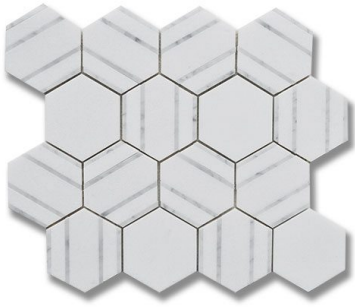

## PERSPECTIVE PIVOT THASSOS (P) W/CARRARA (H) *Stone, Marble*

PART NUMBER  
**MB1232-PIVTPO**

AVAILABILITY  
**IN STOCK**

DIMENSIONS  
**11.25" x 12.88" = 1.01 sqft**

THICKNESS  
**3/8"**

PROFILE  
**MOSAICS**

VARIATION  
**MEDIUM**

GROUT JOINT  
**1/16"**

SEALER  
**YES**