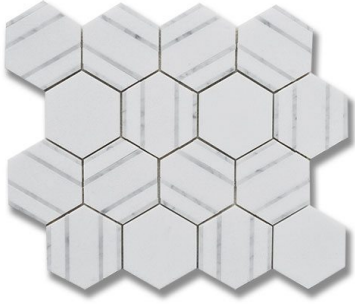

## PERSPECTIVE PIVOT THASSOS (P) W/CARRARA (H) *Stone, Marble*

PART NUMBER  
**MB1232-PIVTP0**

AVAILABILITY  
**IN STOCK**

DIMENSIONS  
**11.25" x 12.88" = 1.01 sqft**

THICKNESS  
**3/8"**

PROFILE  
**MOSAIC**

VARIATION  
**MEDIUM**

GROUT JOINT  
**1/16"**

SEALER  
**YES**