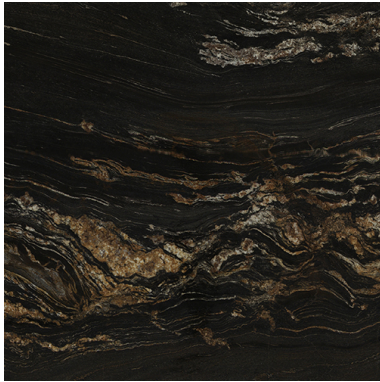

## TAURUS BLACK (V) 1 1/4" SLAB *Stone, Granite*

PART NUMBER  
GR2786-SL54V0

PROFILE  
SLAB

AVAILABILITY  
REGULAR STOCK

THICKNESS  
1-1/4"

### NOTES

Due to the inherent characteristics of natural stone, there may be variations in color, movement and texture from lot to lot.