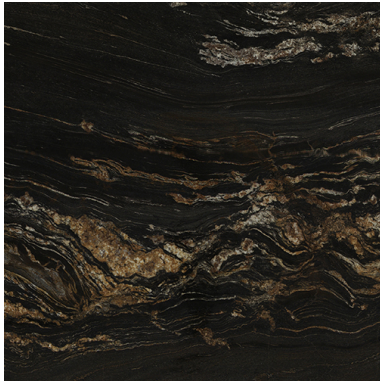

TAURUS BLACK (V) 1 1/4" SLAB *Stone, Granite*

PART NUMBER
GR2786-SL54V0

PROFILE
SLAB

AVAILABILITY
REGULAR STOCK

THICKNESS
1-1/4"

NOTES

Due to the inherent characteristics of natural stone, there may be variations in color, movement and texture from lot to lot.