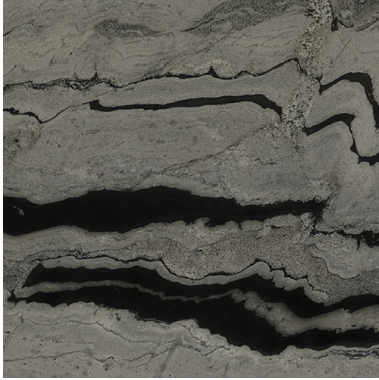

## ECLIPSE WHITE (V) 1 1/4" SLAB *Stone, Granite*

PART NUMBER  
GR2788-SL54V0

PROFILE  
SLAB

AVAILABILITY  
REGULAR STOCK

THICKNESS  
1-1/4"

### NOTES

Due to the inherent characteristics of natural stone, there may be variations in color, movement and texture from lot to lot.