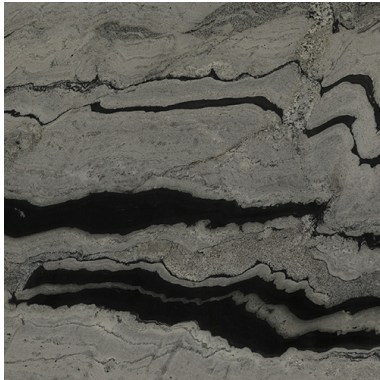

ECLIPSE WHITE (V) 1 1/4" SLAB *Stone, Granite*

PART NUMBER
GR2788-SL54V0

PROFILE
SLAB

AVAILABILITY
REGULAR STOCK

THICKNESS
1-1/4"

NOTES

Due to the inherent characteristics of natural stone, there may be variations in color, movement and texture from lot to lot.

APPLICATION AREA

WALL	FLOOR	TRAFFIC	EXTERIOR	STEAM SHOWER	WET AREA	POOL	BACKSPLASH
Yes	Yes	Standard Commercial	No	YES - when properly sealed	YES - when properly sealed	No	Yes
FIREPLACE SURROUND		INTERIOR					
Yes		Yes					