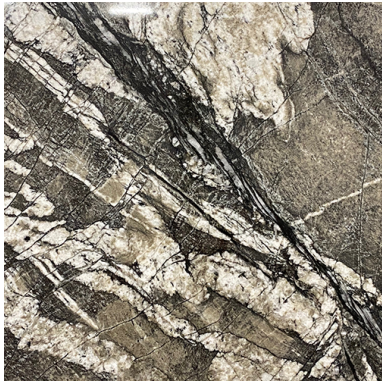

NIGHT WONDER (P) 1 1/4" SLAB *Stone, Granite*

PART NUMBER
GR2597-SL54P0

PROFILE
SLAB

AVAILABILITY
IN STOCK

THICKNESS
1 1/4"

ORIGIN
Brazil

NOTES

Due to the inherent characteristics of natural stone, there may be variations in color, movement and texture from lot to lot.