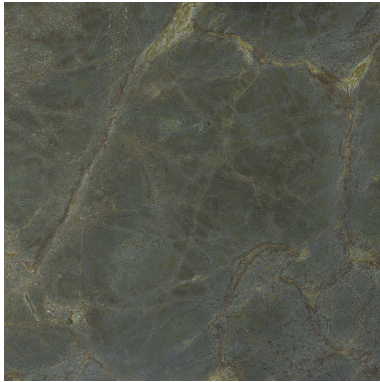

## VERDE KARZAI (V) 1 1/4" SLAB *Stone, Granite*

PART NUMBER  
GR1292-SL54V0

PROFILE  
SLAB

AVAILABILITY  
IN STOCK

THICKNESS  
1-1/4"

ORIGIN  
Iran

### NOTES

Due to the inherent characteristics of natural stone, there may be variations in color, movement and texture from lot to lot.